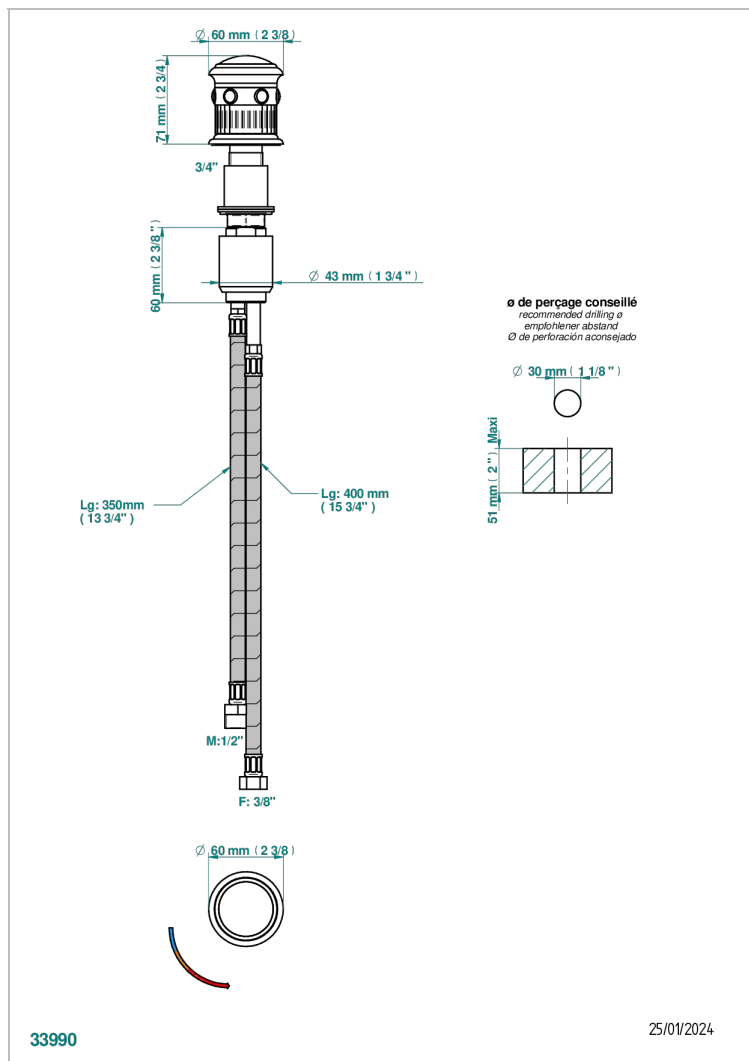

# TROCADERO LAPIS LAZULI

U7B-6532

Rim mounted ceramic mixer with progressive cartridge

## CHARACTERISTIC

- ACS : 22ACCLY009