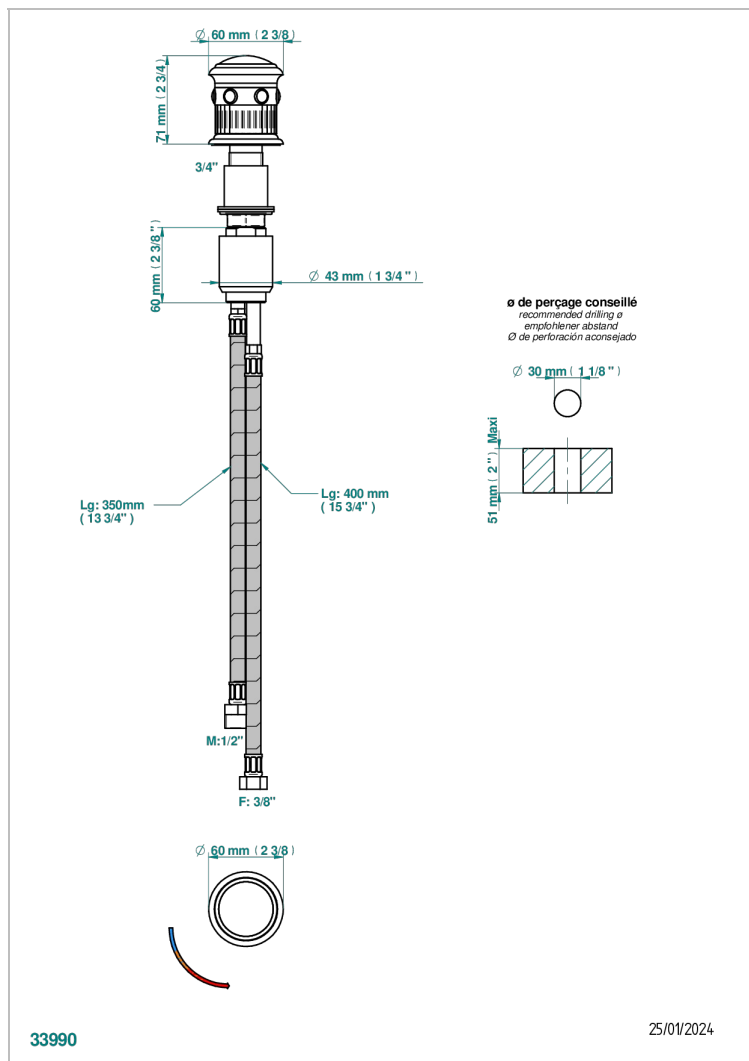

TROCADERO LAPIS LAZULI

U7B-6532

Rim mounted ceramic mixer with progressive cartridge

CHARACTERISTIC

- ACS : 22ACCLY009

STANDARDS

AVAILABLE FINITIONS

Antique nickel - H28
Black ceram - D30
Blush PVD - H62
Brass color PVD - H49
Brown bronze color PVD - F33
Gold color PVD - H52