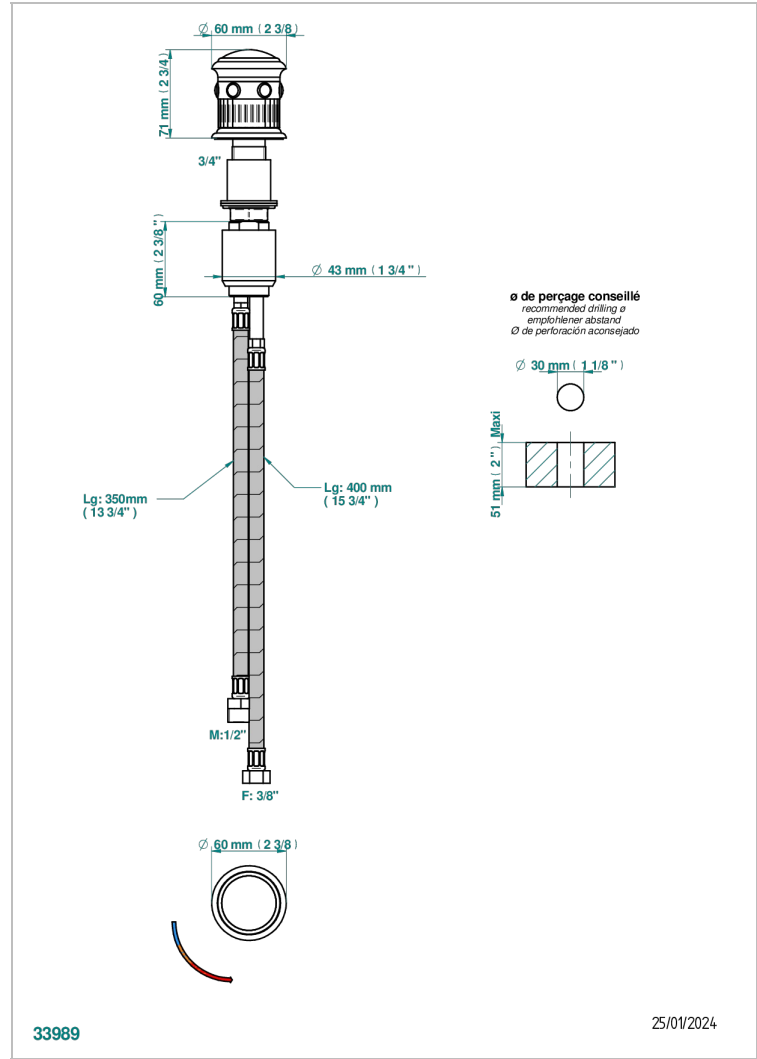

# TROCADERO MALACHITE

U7A-6532

Rim mounted ceramic mixer with progressive cartridge

## CHARACTERISTIC

- ACS : 22ACCLY009