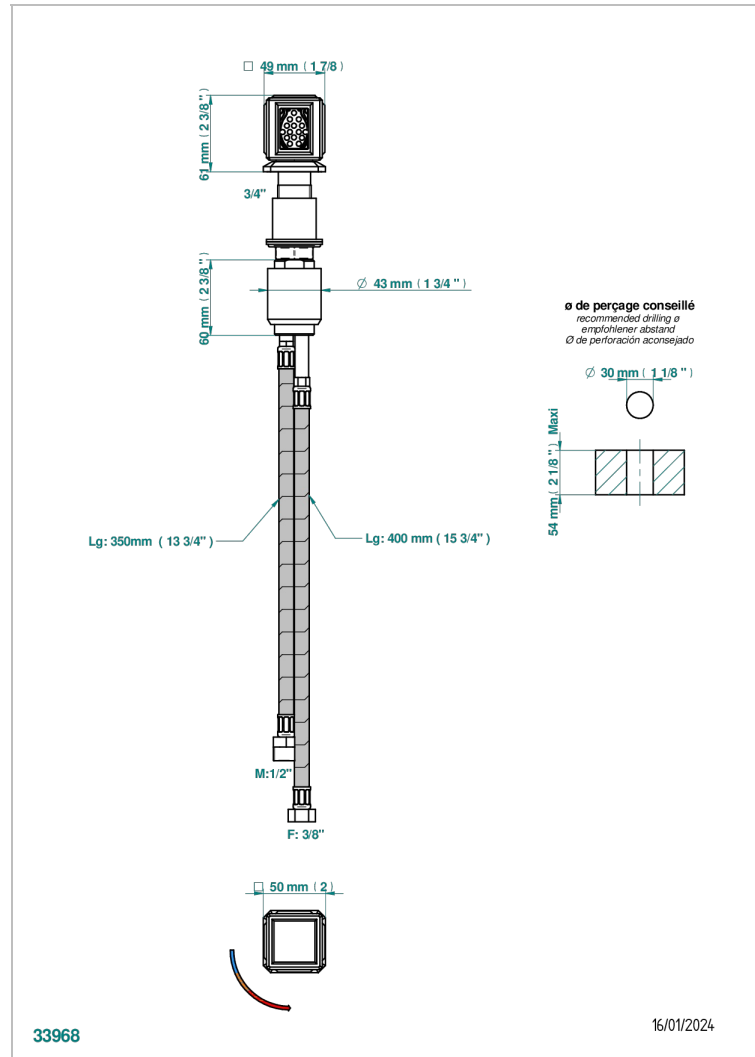

METROPOLIS BLACK CRYSTAL

A2L-6532

Rim mounted ceramic mixer with progressive cartridge

CHARACTERISTIC

- ACS : 22ACCLY009

STANDARDS

AVAILABLE FINITIONS

Black ceram - D30
Blush PVD - H62
Brass color PVD - H49
Brown bronze color PVD - F33
Chrome polished - A02
Chrome polished / gold polished - G02

Matt nickel color PVD - H56
Nickel antique / Sovereign - H28
Nickel color PVD - H55
Nickel polished - B01
Soft gold - F30
Soft matt gold - F31

Umber PVD - H66