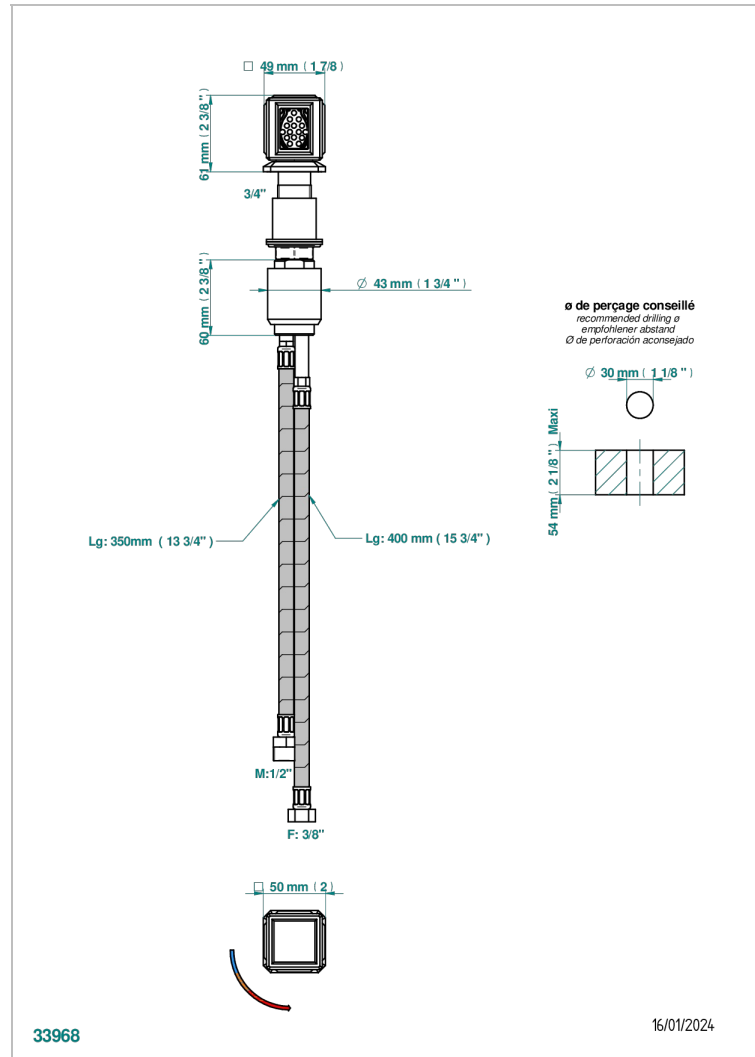

METROPOLIS BLACK CRYSTAL

A2L-6532

Rim mounted ceramic mixer with progressive cartridge

CHARACTERISTIC

- ACS : 22ACCLY009

STANDARDS

AVAILABLE FINITIONS

Antique nickel - H28
Black ceram - D30
Blush PVD - H62
Brass color PVD - H49
Brown bronze color PVD - F33
Gold color PVD - H52