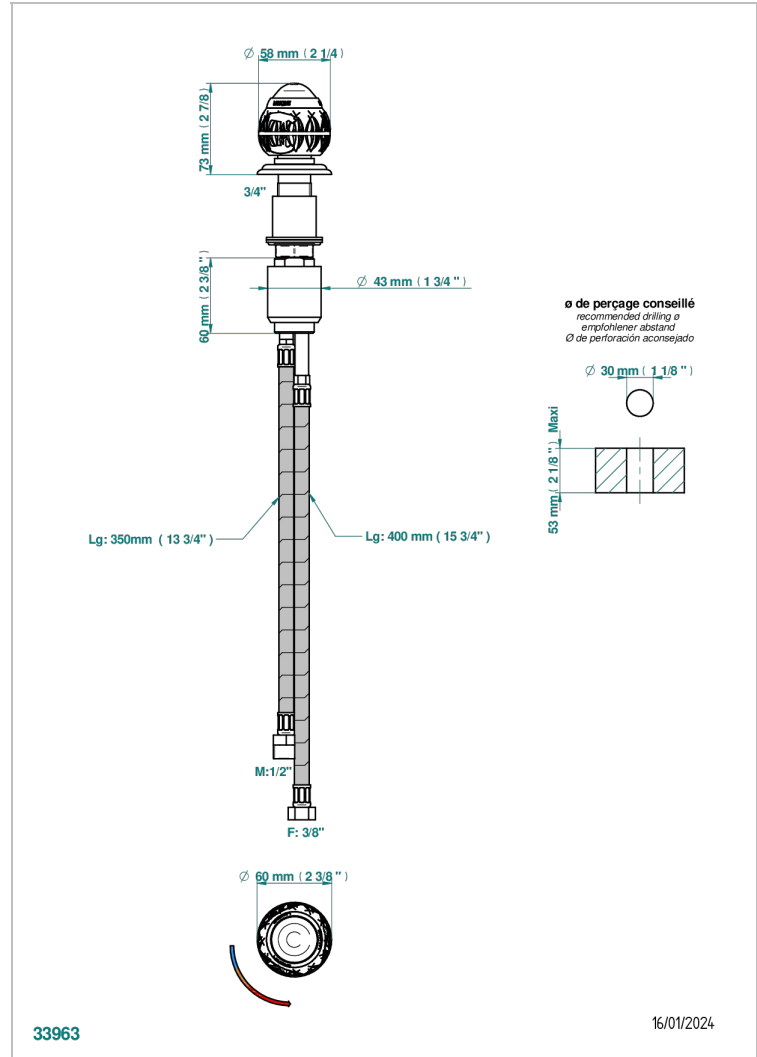

PANTHERE BLACK CRYSTAL

A2K-6532

Rim mounted ceramic mixer with progressive cartridge

CHARACTERISTIC

- ACS : 22ACCLY009

STANDARDS

AVAILABLE FINITIONS

Black ceram - D30
Blush PVD - H62
Brass color PVD - H49
Brown bronze color PVD - F33
Chrome polished - A02
Chrome polished / gold polished - G02