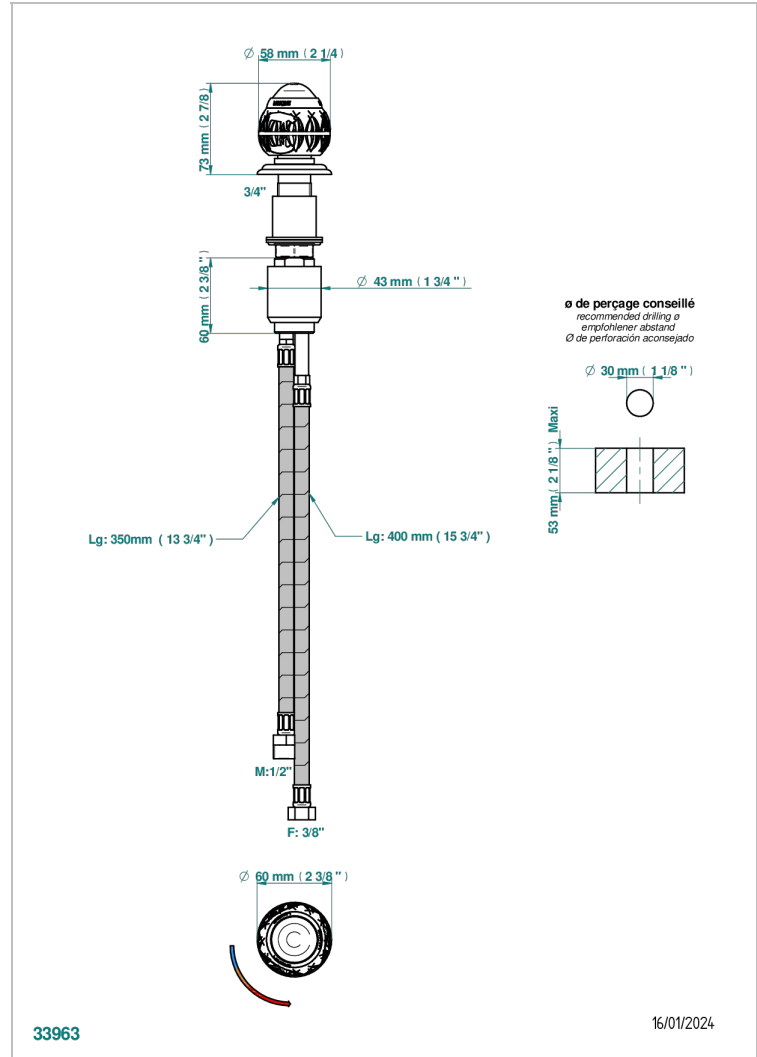

# PANTHERE BLACK CRYSTAL

A2K-6532

Rim mounted ceramic mixer with progressive cartridge

## CHARACTERISTIC

- ACS : 22ACCLY009