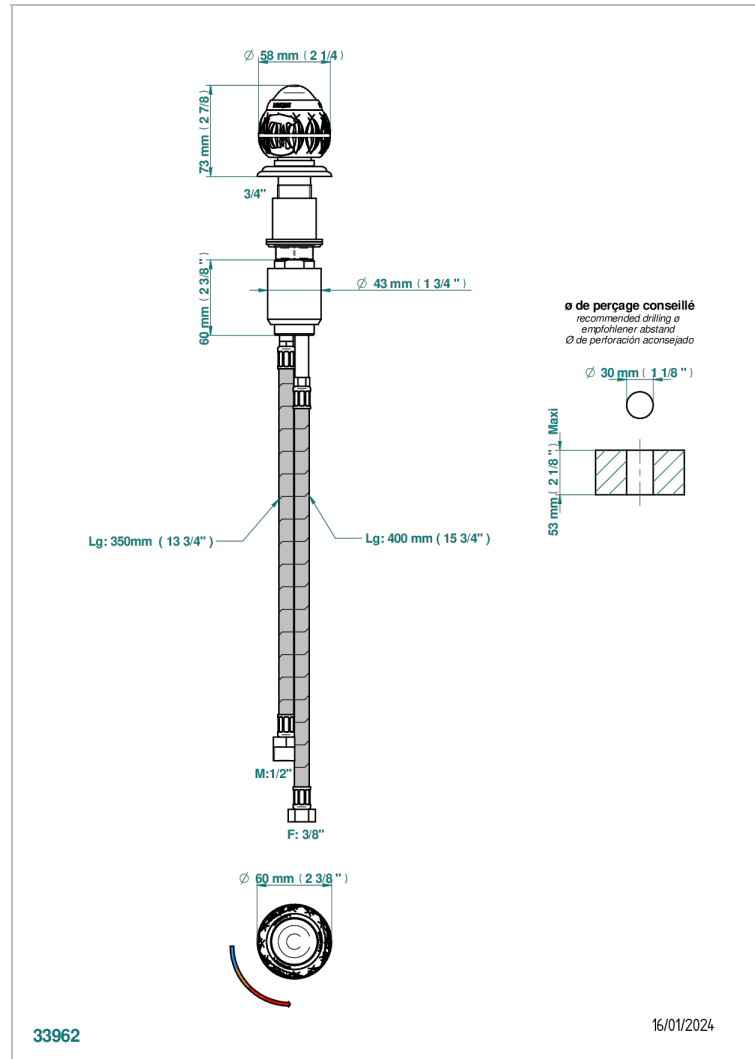

# PANTHERE CLEAR CRYSTAL

A2H-6532

Rim mounted ceramic mixer with progressive cartridge

## CHARACTERISTIC

- ACS : 22ACCLY009