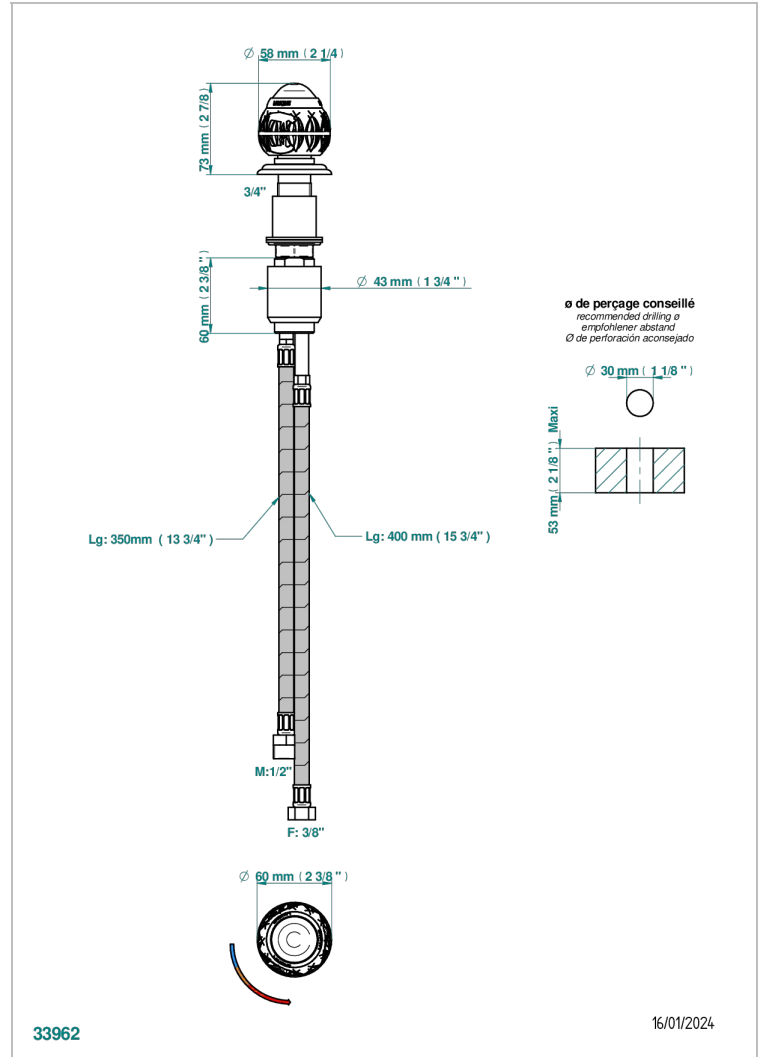

# PANTHERE CLEAR CRYSTAL

A2H-6532

Rim mounted ceramic mixer with progressive cartridge

THG<sup>®</sup>  
PARIS

## 特色

- ACS : 22ACCLY009