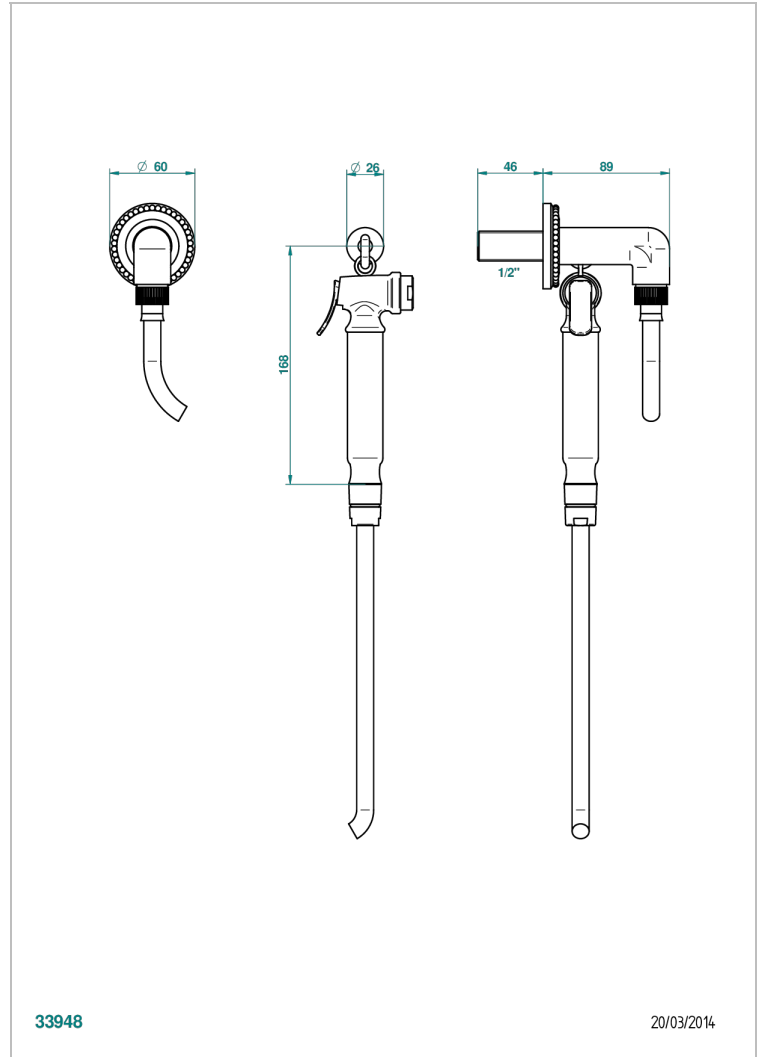

Wc douche set including: trigger spray, reinforced hose(1.25m), hook and elbow

33948

20/03/2014

CHARACTERISTIC

- ACS : 19ACCLY406

TECHNICAL SPECS

- Recommandé : 3 bars (max. 5 bars) - Advised : 43,5 psi (max. 72 psi)
- 9,5 l/min à 3 bars (2.5 gpm at 43.5 psi)

STANDARDS

AVAILABLE FINITIONS

- Matt nickel (color finish) - C01
- Polished chrome (color finish) - A02
- Polished chrome / Polished gold (color finish) - G02
- Polished gold (color finish) - F01
- Polished nickel - B01