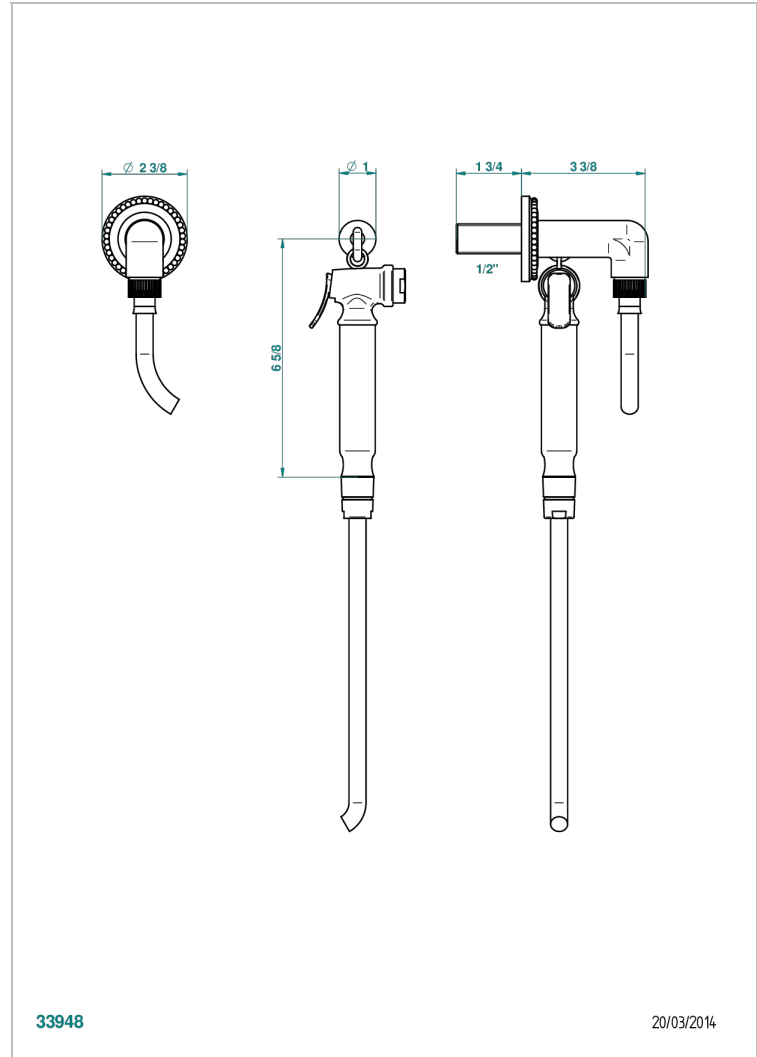

Wc douche set including: trigger spray, reinforced hose(1.25m), hook and elbow

33948

20/03/2014

CHARACTERISTIC

- ACS : 19ACCLY406

STANDARDS

TECHNICAL SPECS

- Recommandé : 3 bars (max. 5 bars) - Advised : 43,5 psi (max. 72 psi)
- 9,5 l/min à 3 bars (2.5 gpm at 43.5 psi)

AVAILABLE FINITIONS

- Matt nickel (color finish) - C01
- Polished chrome (color finish) - A02
- Polished chrome / Polished gold (color finish) - G02
- Polished gold (color finish) - F01
- Polished nickel - B01