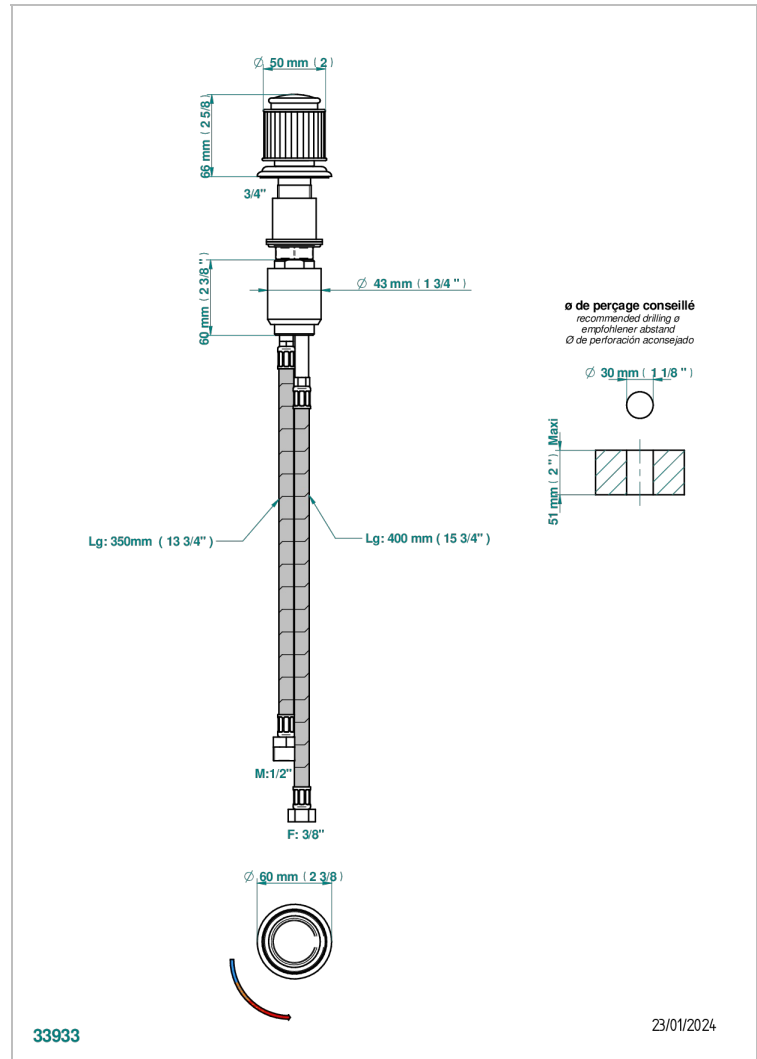

JAIPUR BLACK ONYX

A9C-6532

Rim mounted ceramic mixer with progressive cartridge

CHARACTERISTIC

- ACS : 22ACCLY009

STANDARDS

AVAILABLE FINITIONS

Black ceram - D30