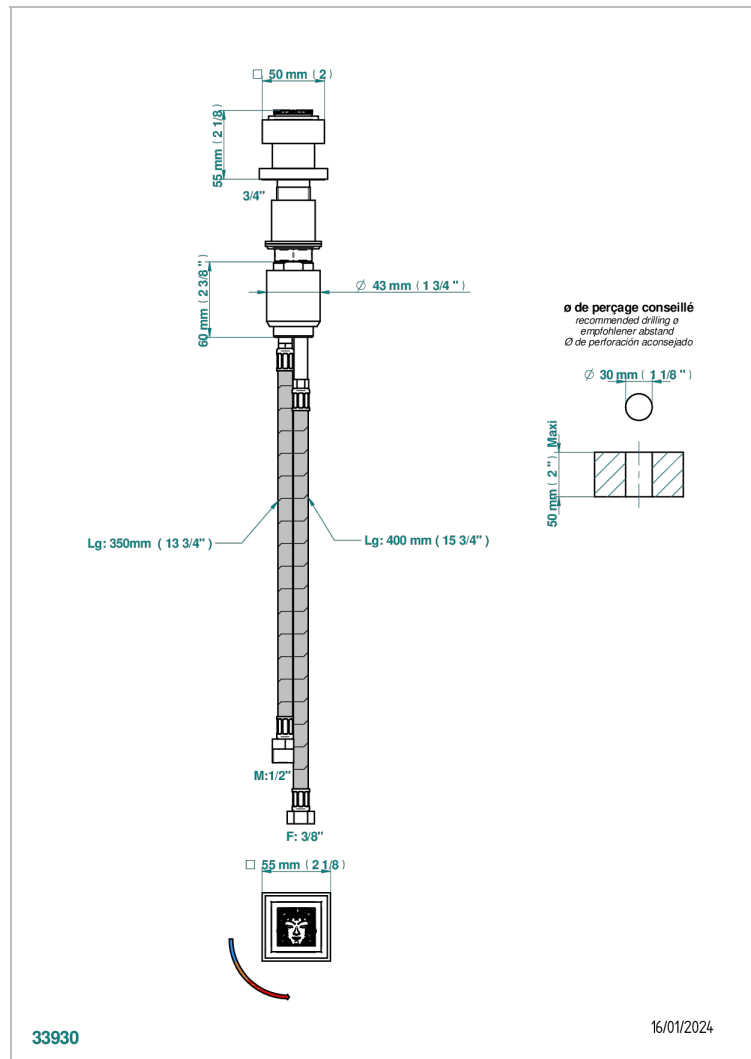

# MASQUE DE FEMME SMOOTH METAL

A2U-6532

Rim mounted ceramic mixer with progressive cartridge

## CHARACTERISTIC

- ACS : 22ACCLY009