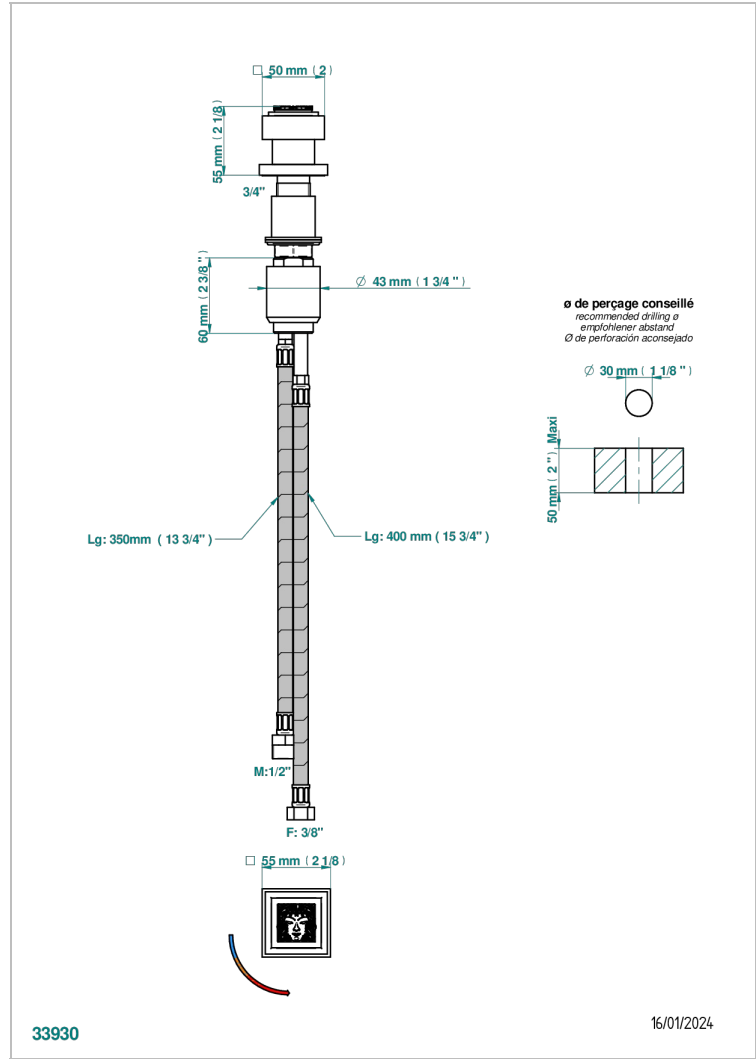

# MASQUE DE FEMME SMOOTH METAL

A2U-6532

Rim mounted ceramic mixer with progressive cartridge

## CHARACTERISTIC

- ACS : 22ACCLY009