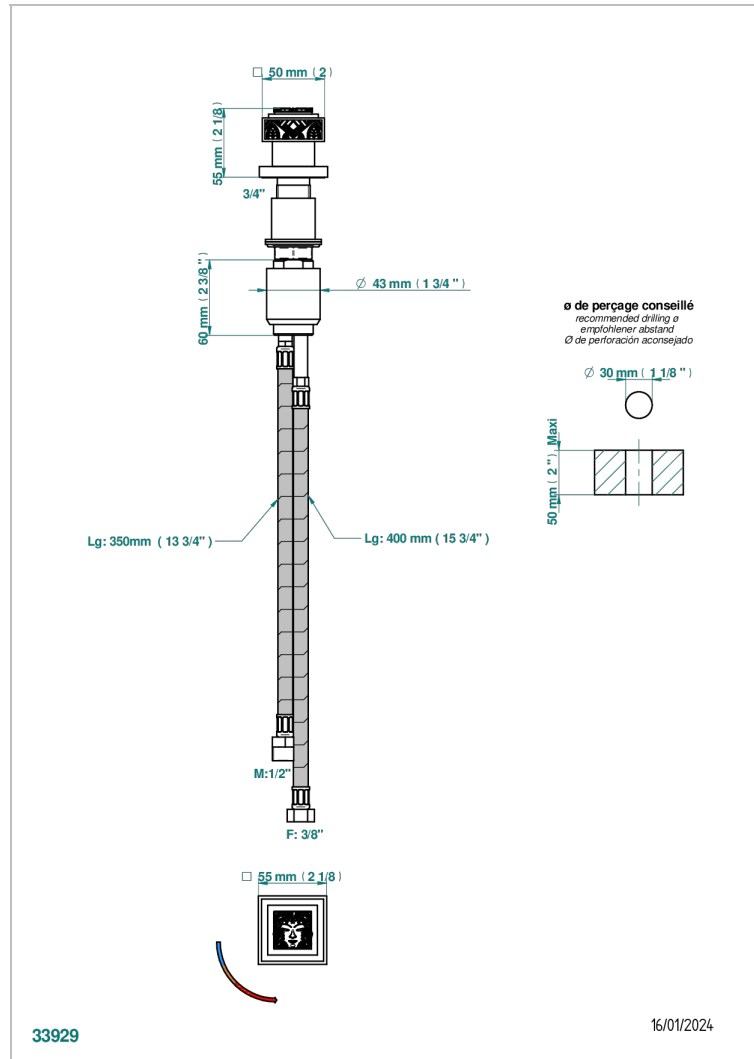

MASQUE DE FEMME SOLAIRE

A2S-6532

Rim mounted ceramic mixer with progressive cartridge

CHARACTERISTIC

- ACS : 22ACCLY009

STANDARDS

AVAILABLE FINITIONS

- Black ceram - D30
- Chrome polished - A02
- Chrome polished / gold polished - G02
- Gold mat - F07
- Gold polished - F01
- Matt chrome (American satin) - C02

- Matt nickel (American satin) - C01
- Nickel polished - B01
- Soft gold - F30
- Soft matt gold - F31