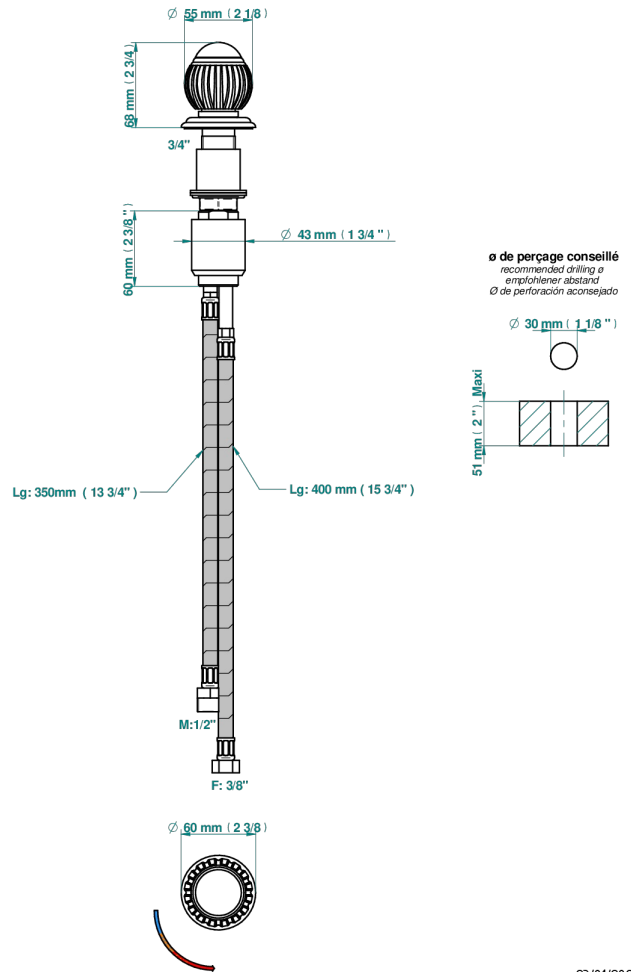

# VOGUE LAPIS LAZULI

A8S-6532

Rim mounted ceramic mixer with progressive cartridge

33927

23/01/2024

## CHARACTERISTIC

- ACS : 22ACCLY009