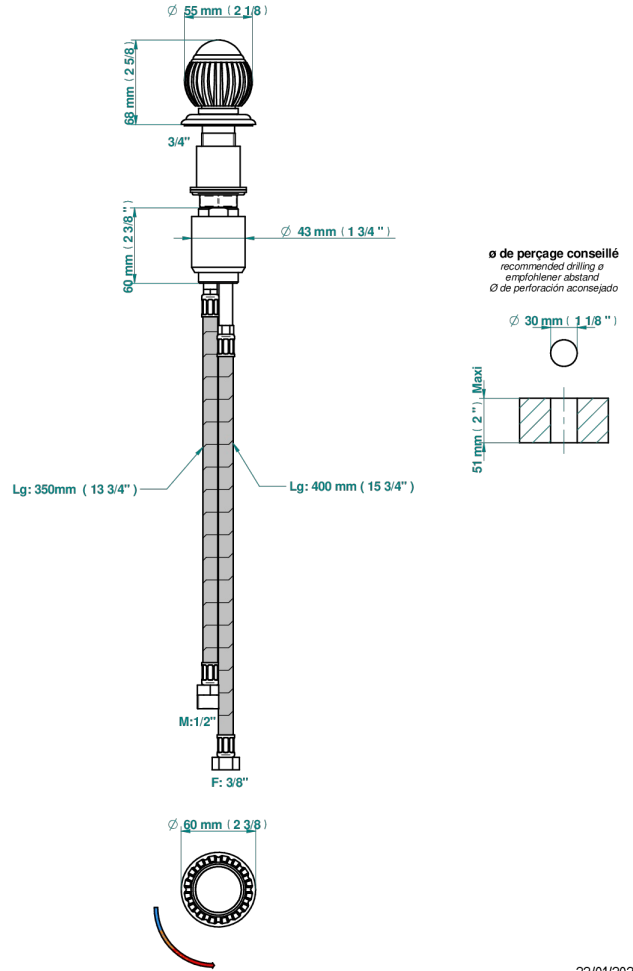

VOGUE TIGER EYE

A8R-6532

Rim mounted ceramic mixer with progressive cartridge

CHARACTERISTIC

- ACS : 22ACCLY009

STANDARDS

AVAILABLE FINITIONS

Black ceram - D30