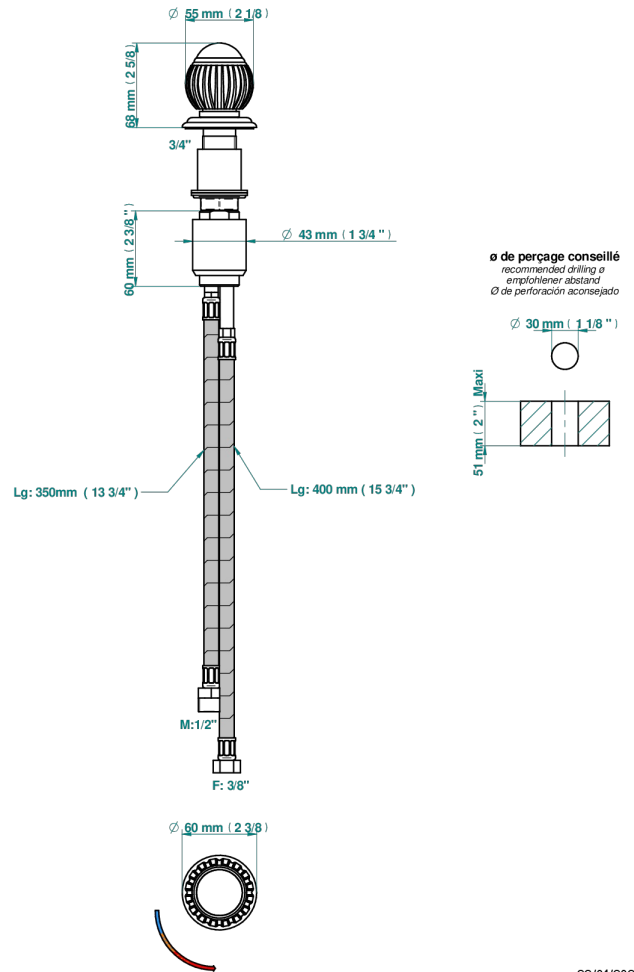

# VOGUE RED JASPER

A8N-6532

Rim mounted ceramic mixer with progressive cartridge

THG<sup>®</sup>  
PARIS

## CHARACTERISTIC

- ACS : 22ACCLY009