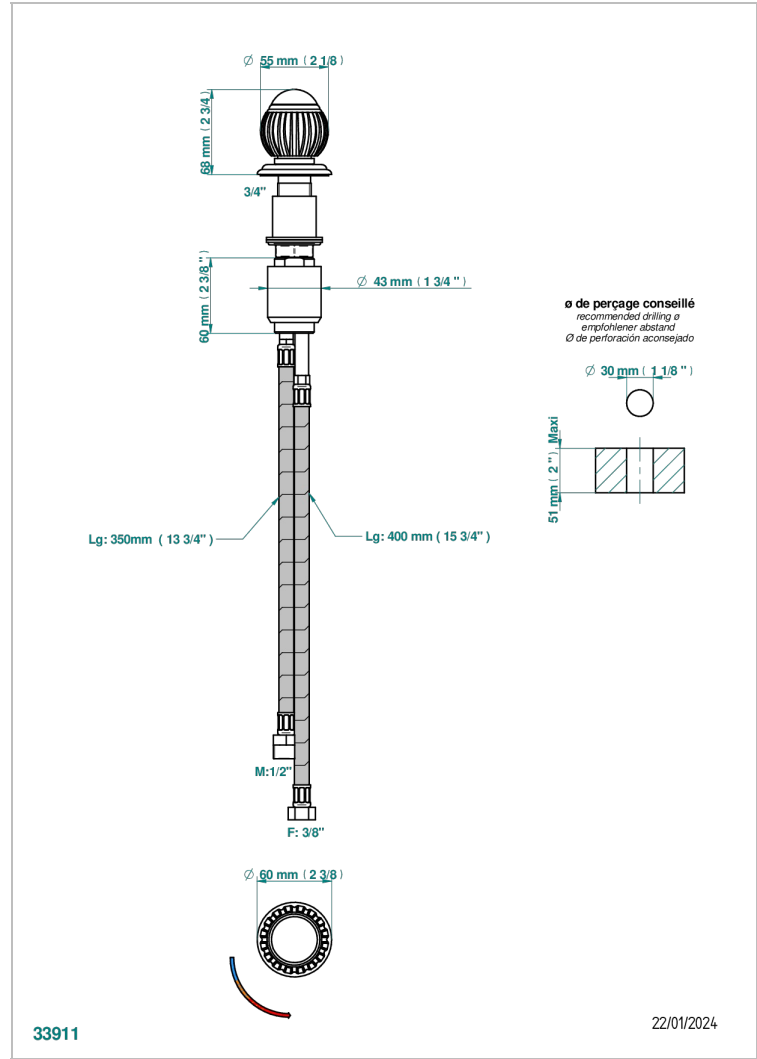

VOGUE MALACHITE

A8M-6532

Rim mounted ceramic mixer with progressive cartridge

CHARACTERISTIC

- ACS : 22ACCLY009

STANDARDS

AVAILABLE FINITIONS

Black ceram - D30