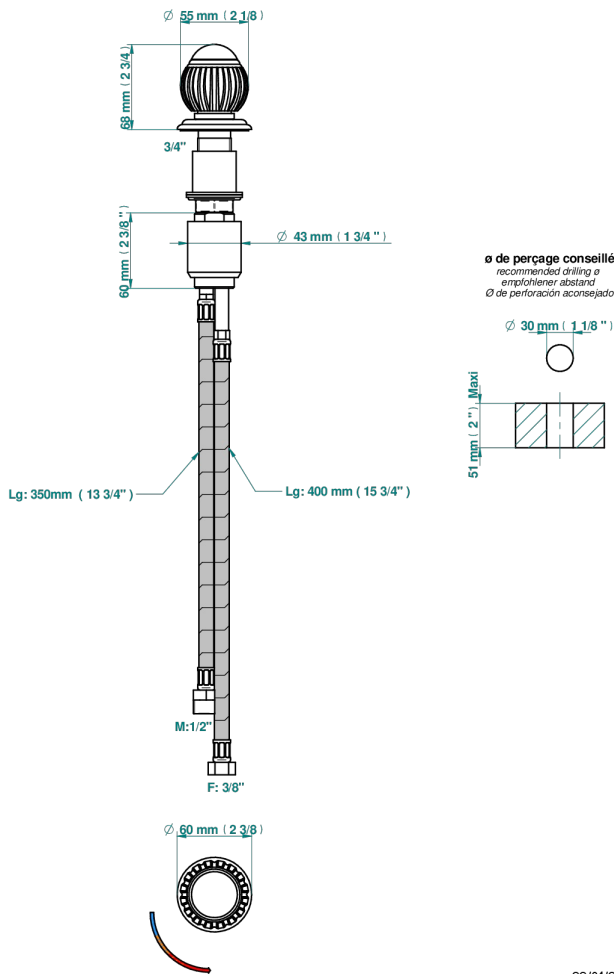

# VOGUE MALACHITE

A8M-6532

Rim mounted ceramic mixer with progressive cartridge

## CHARACTERISTIC

- ACS : 22ACCLY009