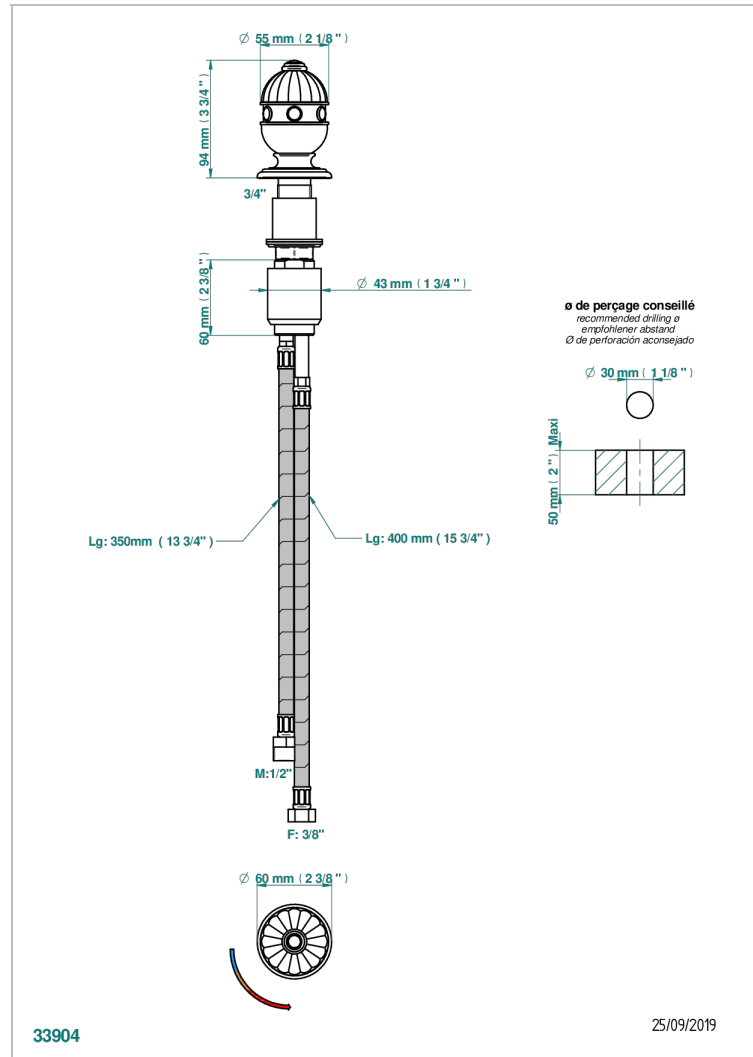

# CHEVERNY RED JASPER

A1U-6532

Rim mounted ceramic mixer with progressive cartridge

## CHARACTERISTIC

- ACS : 22ACCLY009