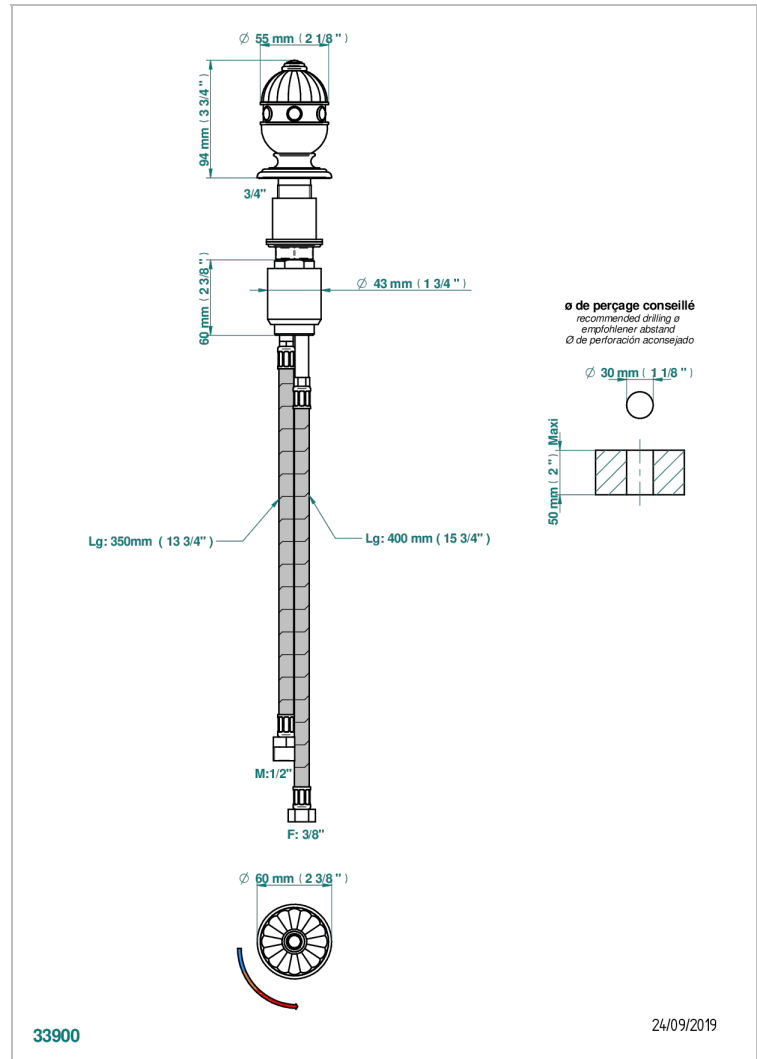

# CHEVERNY MALACHITE

A1S-6532

Rim mounted ceramic mixer with progressive cartridge

## CHARACTERISTIC

- ACS : 22ACCLY009