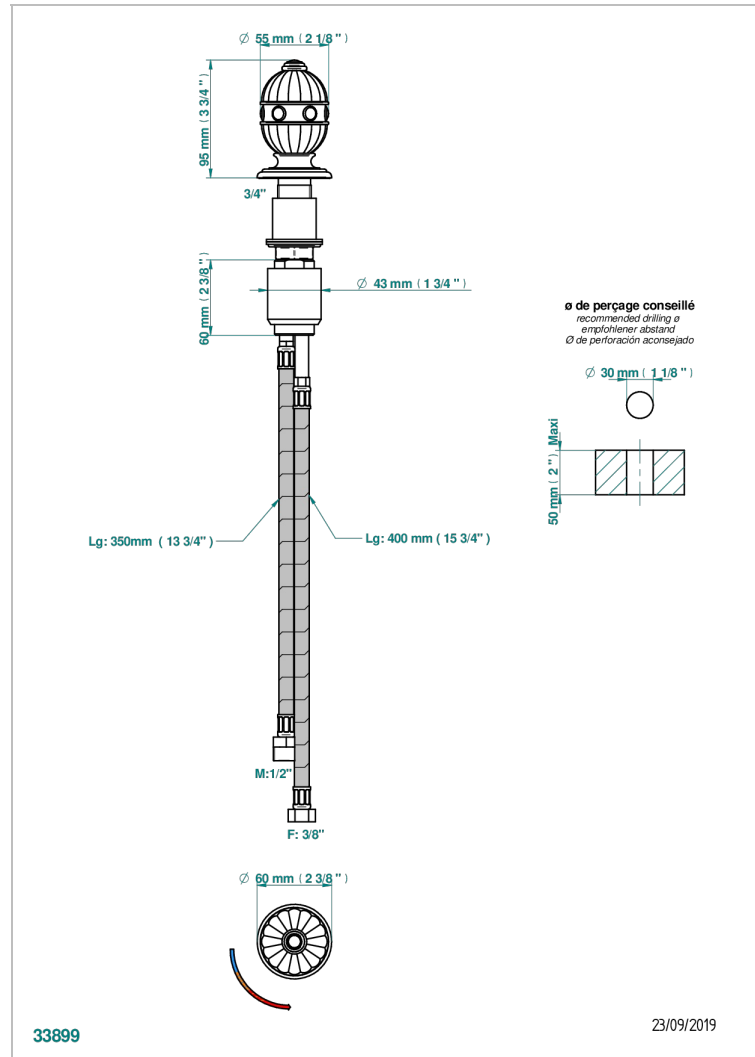

AMBOISE BLACK ONYX

A1M-6532

Rim mounted ceramic mixer with progressive cartridge

CHARACTERISTIC

- ACS : 22ACCLY009

STANDARDS

AVAILABLE FINITIONS

Black ceram - D30
Blush PVD - H62
Brass color PVD - H49
Brown bronze color PVD - F33
Chrome polished - A02
Chrome polished / gold polished - G02

Matt nickel color PVD - H56
Nickel antique / Sovereign - H28
Nickel color PVD - H55
Nickel polished - B01
Soft gold - F30
Soft matt gold - F31

Umber PVD - H66