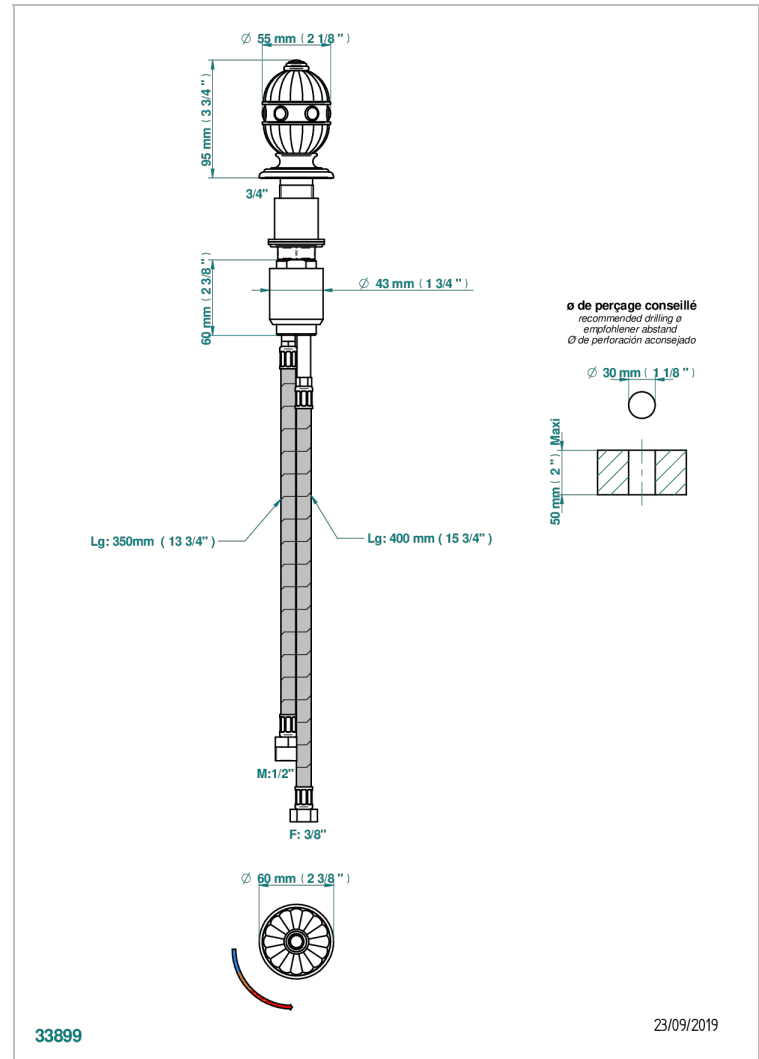

# AMBOISE BLACK ONYX

A1M-6532

Rim mounted ceramic mixer with progressive cartridge

## CHARACTERISTIC

- ACS : 22ACCLY009