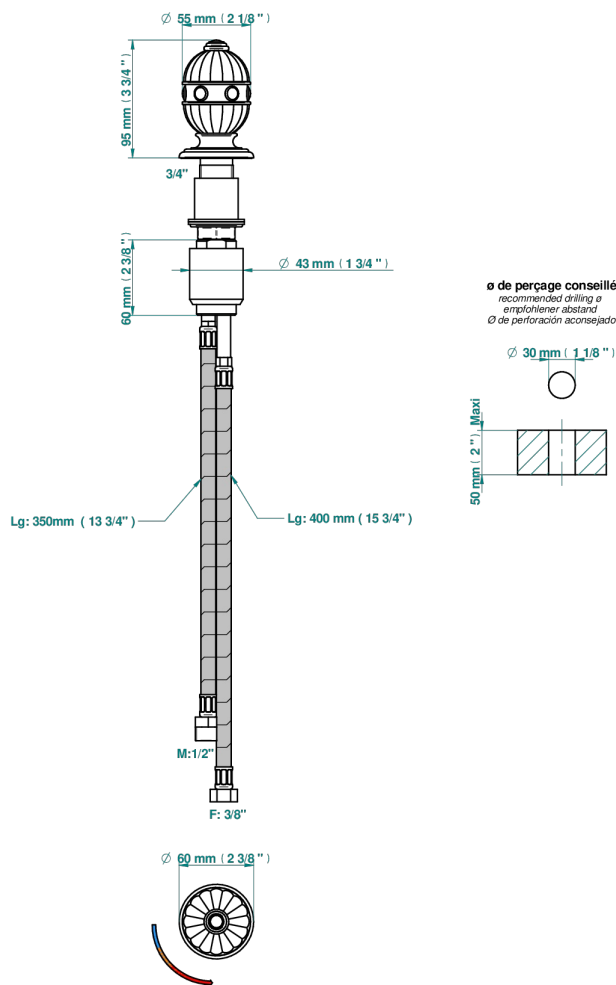

AMBOISE RED JASPER

A1L-6532

Rim mounted ceramic mixer with progressive cartridge

33898

23/09/2019

CHARACTERISTIC

- ACS : 22ACCLY009

STANDARDS

AVAILABLE FINITIONS

Antique nickel - H28
 Black ceram - D30
 Blush PVD - H62
 Brass color PVD - H49
 Brown bronze color PVD - F33
 Gold color PVD - H52

Graphite PVD - H64
 Matt Umber PVD - H67
 Matt blush PVD - H60
 Matt brass color PVD - H50
 Matt brown bronze color PVD - F34
 Matt chrome - C02