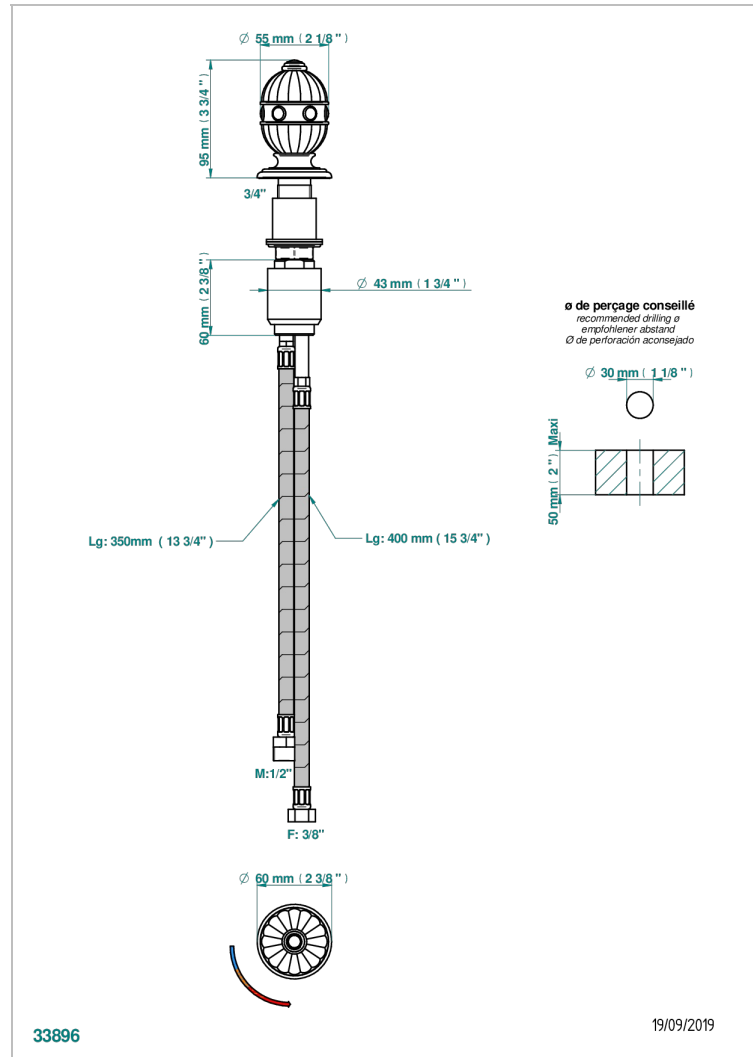

AMBOISE MALACHITE

A1J-6532

Rim mounted ceramic mixer with progressive cartridge

CHARACTERISTIC

- ACS : 22ACCLY009

STANDARDS

AVAILABLE FINITIONS

Black ceram - D30
Blush PVD - H62
Brass color PVD - H49
Brown bronze color PVD - F33
Chrome polished - A02
Chrome polished / gold polished - G02

Matt nickel color PVD - H56
Nickel antique / Sovereign - H28
Nickel color PVD - H55
Nickel polished - B01
Soft gold - F30
Soft matt gold - F31

Umber PVD - H66