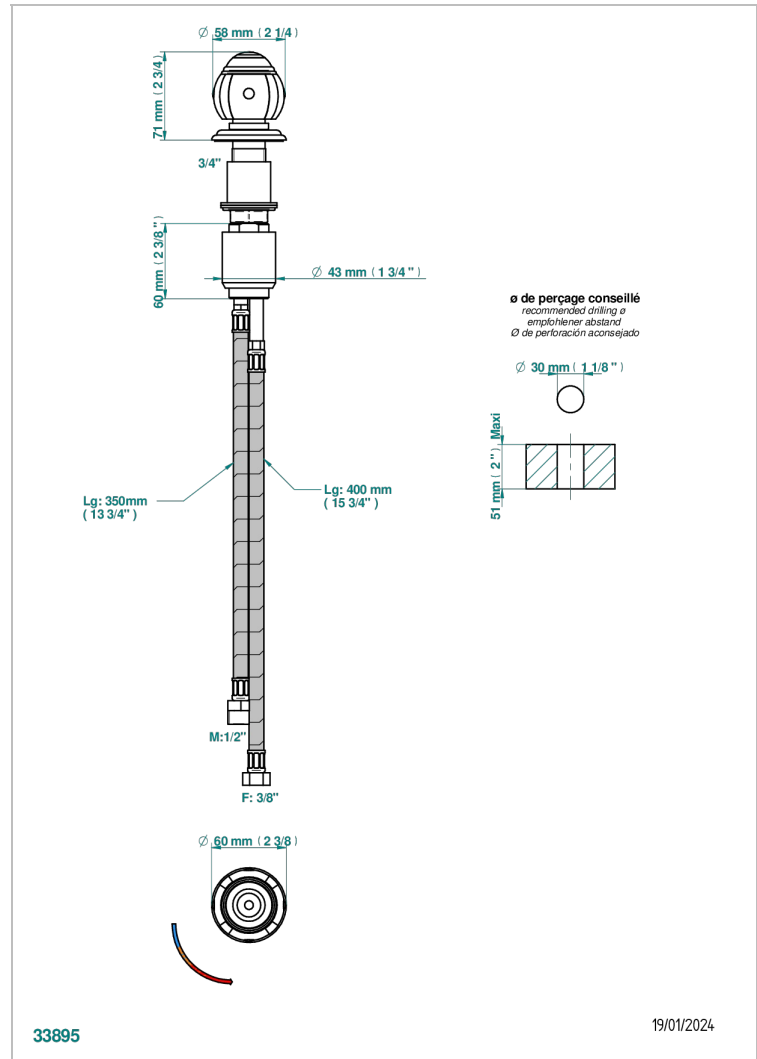

# ITHAQUE PLATINUM DECOR

A7B-6532

Rim mounted ceramic mixer with progressive cartridge

## CHARACTERISTIC

- ACS : 22ACCLY009