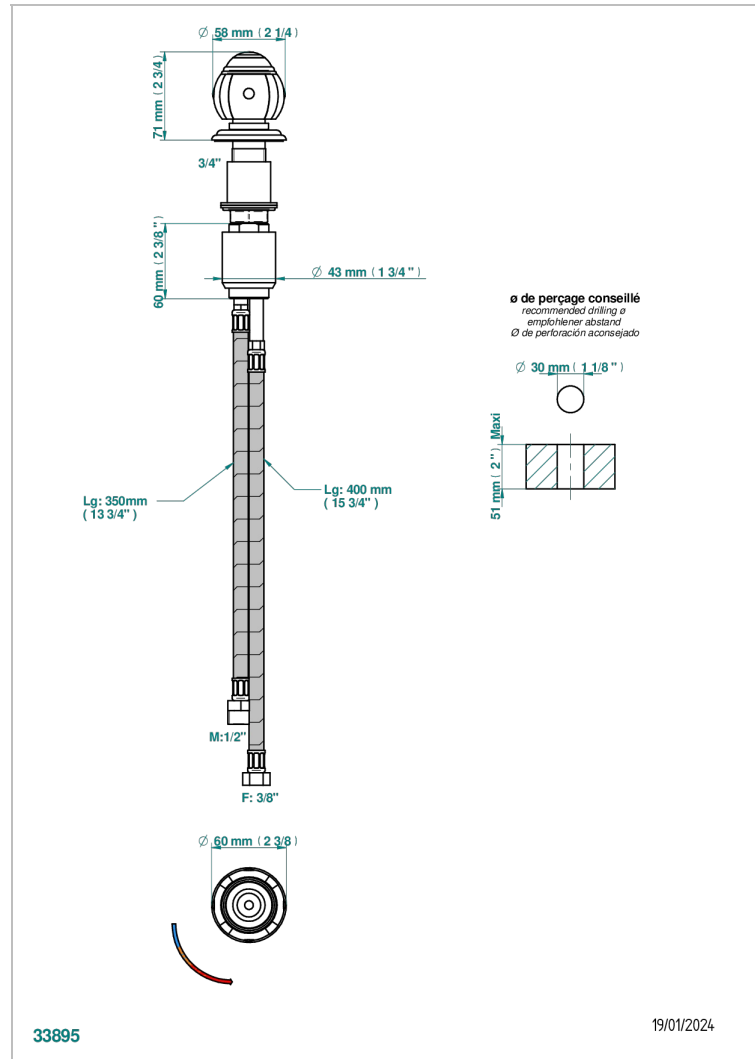

ITHAQUE PLATINUM DECOR

A7B-6532

Rim mounted ceramic mixer with progressive cartridge

CHARACTERISTIC

- ACS : 22ACCLY009

STANDARDS

AVAILABLE FINITIONS

Antique nickel - H28
Black ceram - D30
Blush PVD - H62
Brass color PVD - H49
Brown bronze color PVD - F33
Gold color PVD - H52