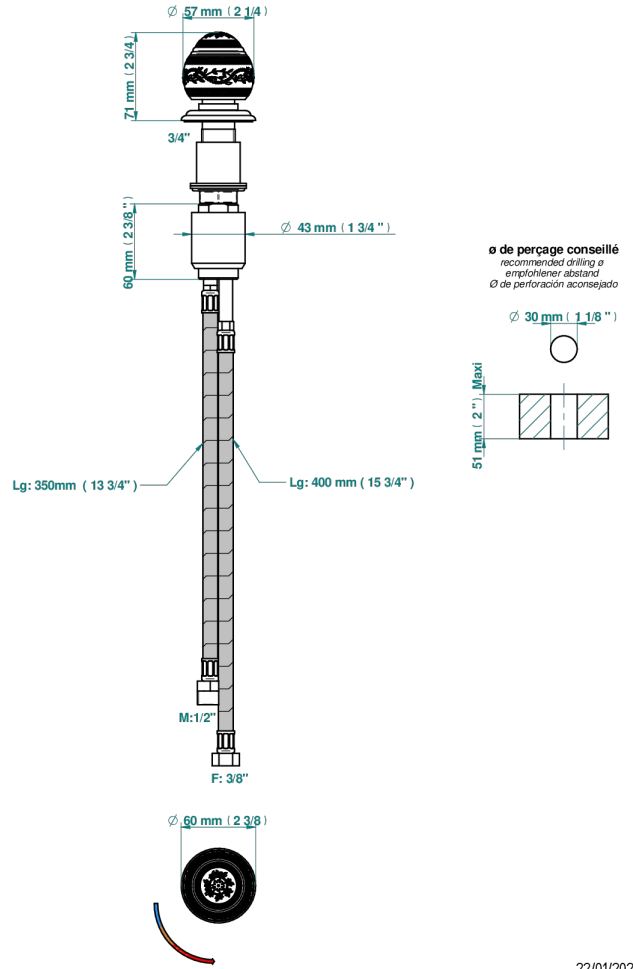

# MARQUISE PLATINUM DECOR

A7G-6532

Rim mounted ceramic mixer with progressive cartridge

THG<sup>®</sup>  
PARIS

33893

22/01/2024

## CHARACTERISTIC

- ACS : 22ACCLY009