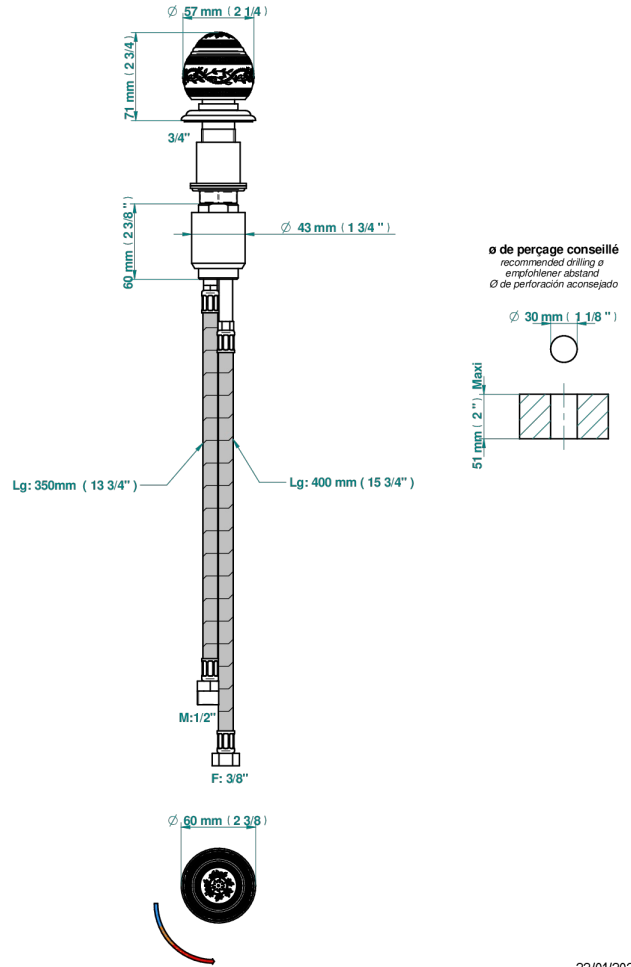

MARQUISE PLATINUM DECOR

A7G-6532

Rim mounted ceramic mixer with progressive cartridge

33893

22/01/2024

CHARACTERISTIC

- ACS : 22ACCLY009

STANDARDS

AVAILABLE FINITIONS

Antique nickel - H28
Black ceram - D30
Blush PVD - H62
Brass color PVD - H49
Brown bronze color PVD - F33
Gold color PVD - H52

Graphite PVD - H64
Lacquered light bronze - D01
Matt Umber PVD - H67
Matt blush PVD - H60
Matt brass color PVD - H50
Matt brown bronze color PVD - F34