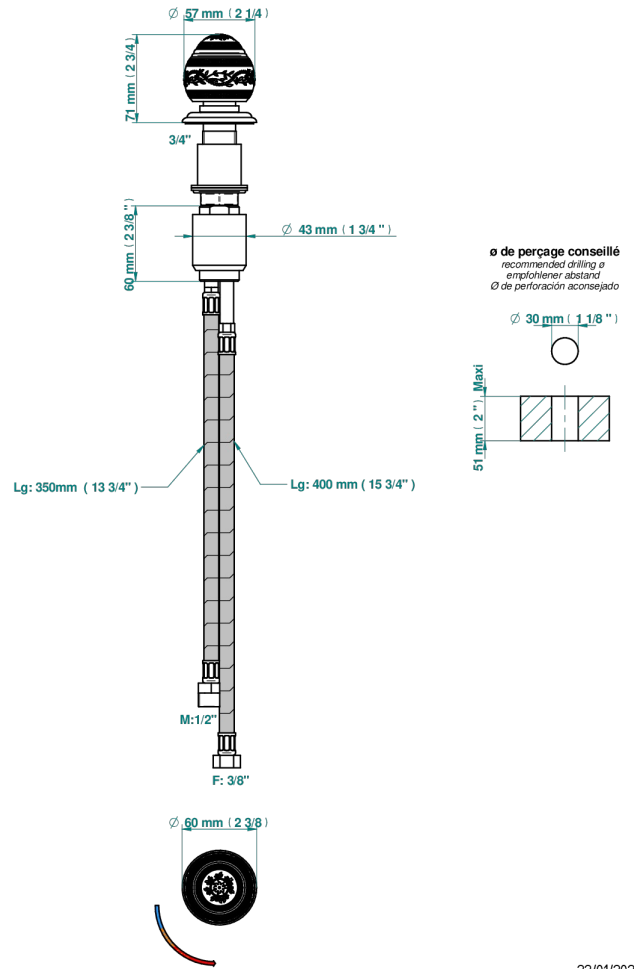

MARQUISE GOLD DECOR

A7F-6532

Rim mounted ceramic mixer with progressive cartridge

33892

22/01/2024

CHARACTERISTIC

- ACS : 22ACCLY009

STANDARDS