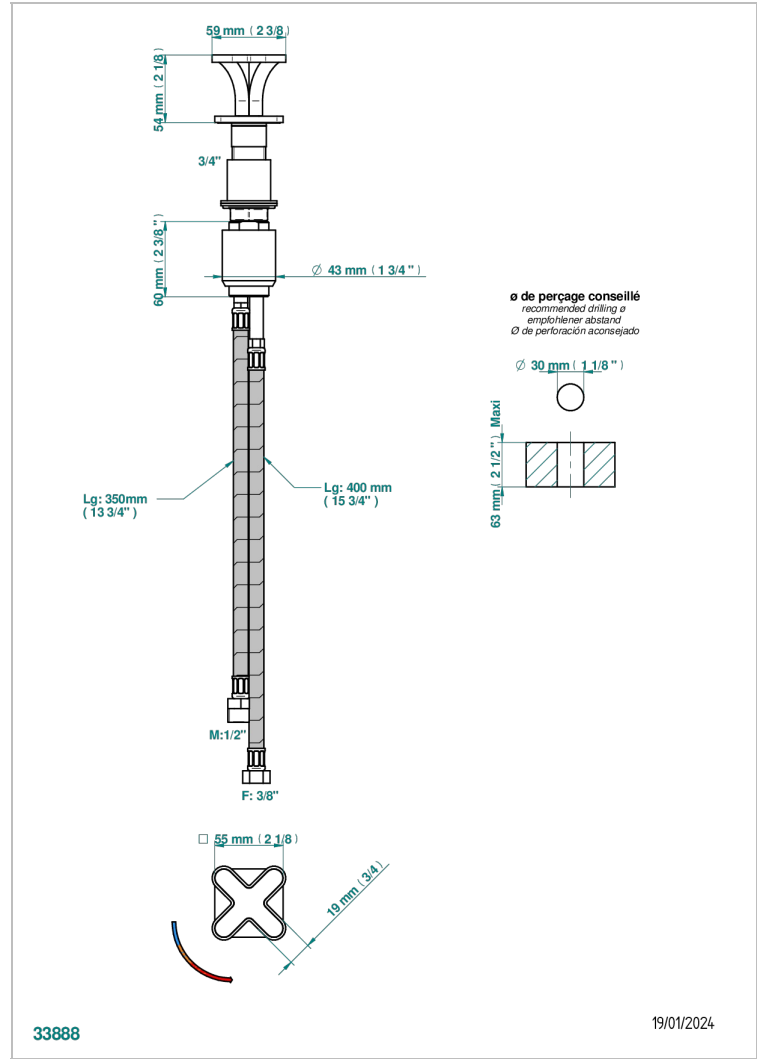

# PROFIL BLACK ONYX

A6N-6532

Rim mounted ceramic mixer with progressive cartridge

## CHARACTERISTIC

- ACS : 22ACCLY009