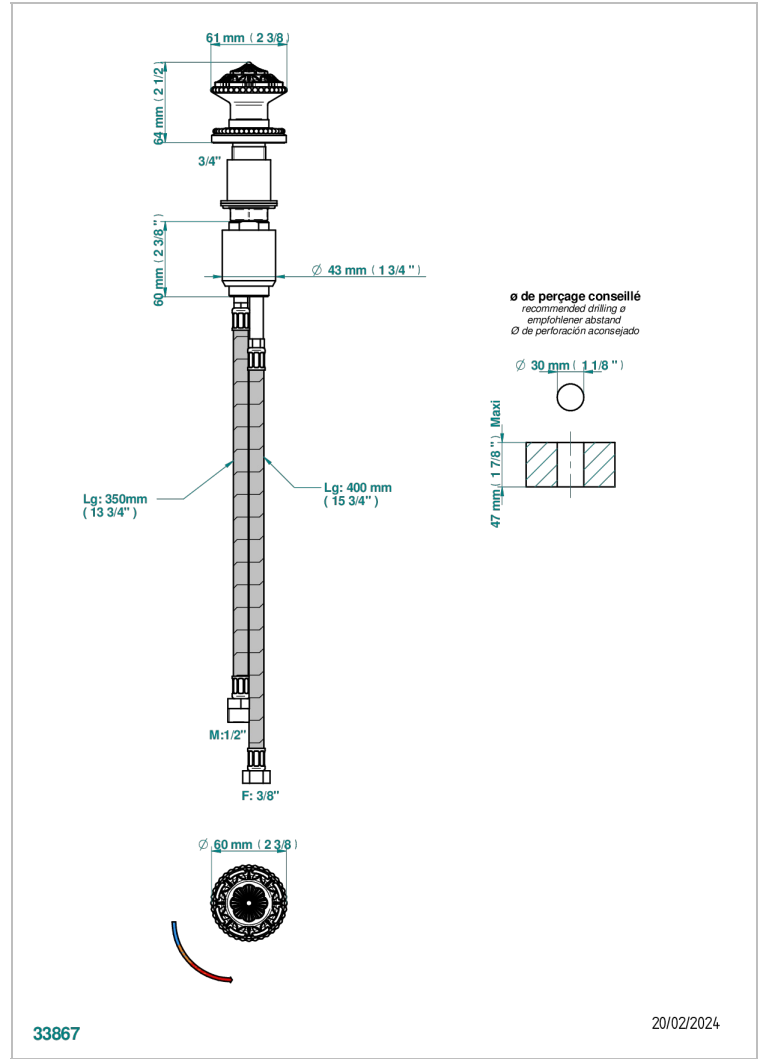

AMOUR DE TRIANON

G24-6532

Rim mounted ceramic mixer with progressive cartridge

CHARACTERISTIC

- ACS : 22ACCLY009

STANDARDS

AVAILABLE FINITIONS

- Antique nickel - H28
- Black ceram - D30
- Lacquered light bronze - D01
- Matt chrome - C02
- Matt gold - F07
- Matt nickel (color finish) - C01

- Polished chrome (color finish) - A02
- Polished chrome / Polished gold (color finish) - G02
- Polished gold (color finish) - F01
- Polished nickel - B01
- Soft gold - F30
- Soft matt gold - F31

- Varnished matt antique red copper (color finish) - H07