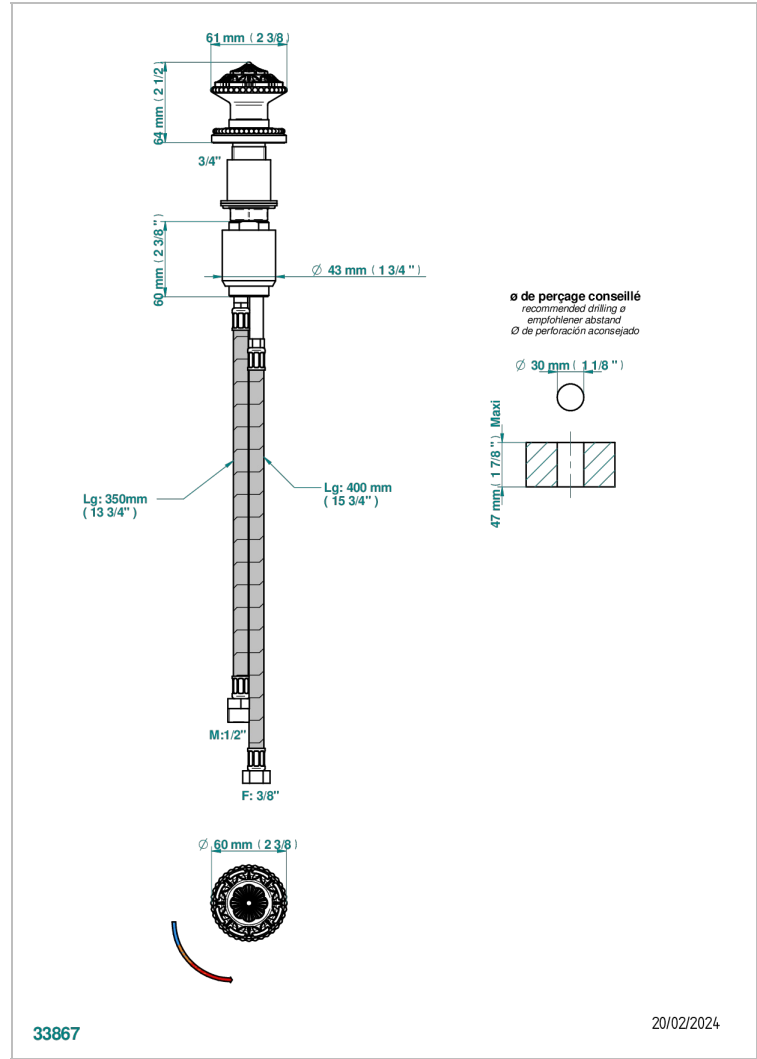

AMOUR DE TRIANON

G24-6532

Rim mounted ceramic mixer with progressive cartridge

THG[®]
PARIS

CHARACTERISTIC

- ACS : 22ACCLY009

STANDARDS

AVAILABLE FINITIONS

- Antique nickel - H28
- Black ceram - D30
- Lacquered light bronze - D01
- Matt chrome - C02
- Matt gold - F07
- Matt nickel (color finish) - C01

- Polished chrome (color finish) - A02
- Polished chrome / Polished gold (color finish) - G02
- Polished gold (color finish) - F01
- Polished nickel - B01
- Soft gold - F30
- Soft matt gold - F31

- Varnished matt antique red copper (color finish) - H07