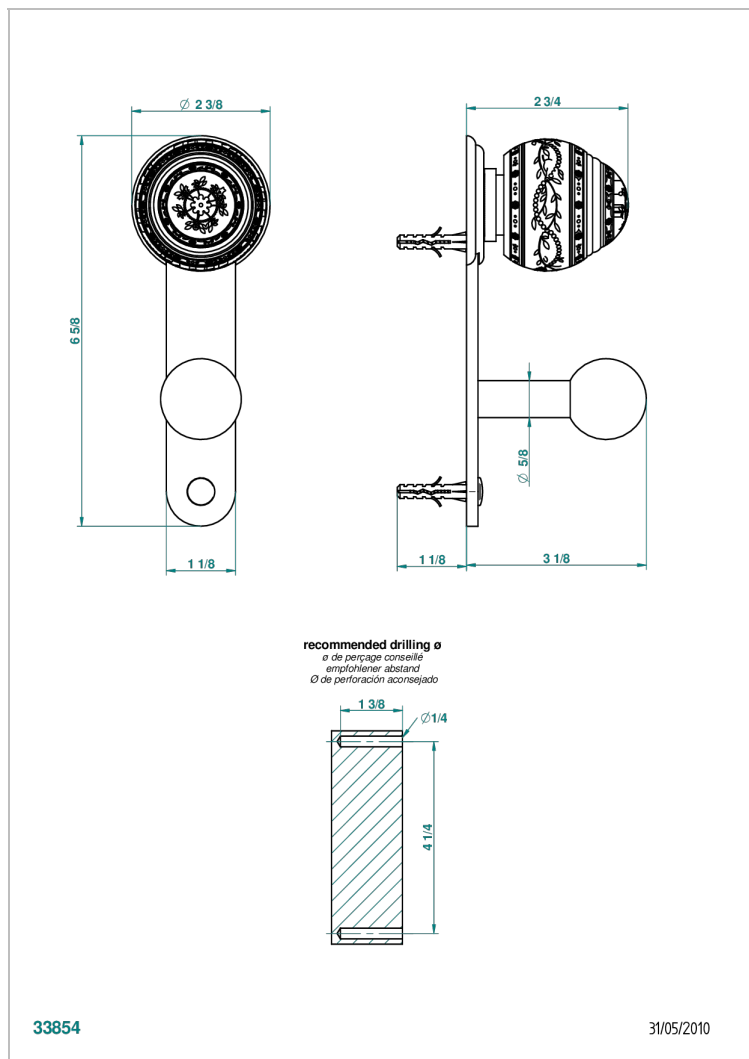

MARQUISE PLATINUM DECOR

A7G-517

Robe hook

CHARACTERISTIC

- Marquise platinum decor
- Robe hook

AVAILABLE FINITIONS

Black ceram - D30

Blush PVD - H62