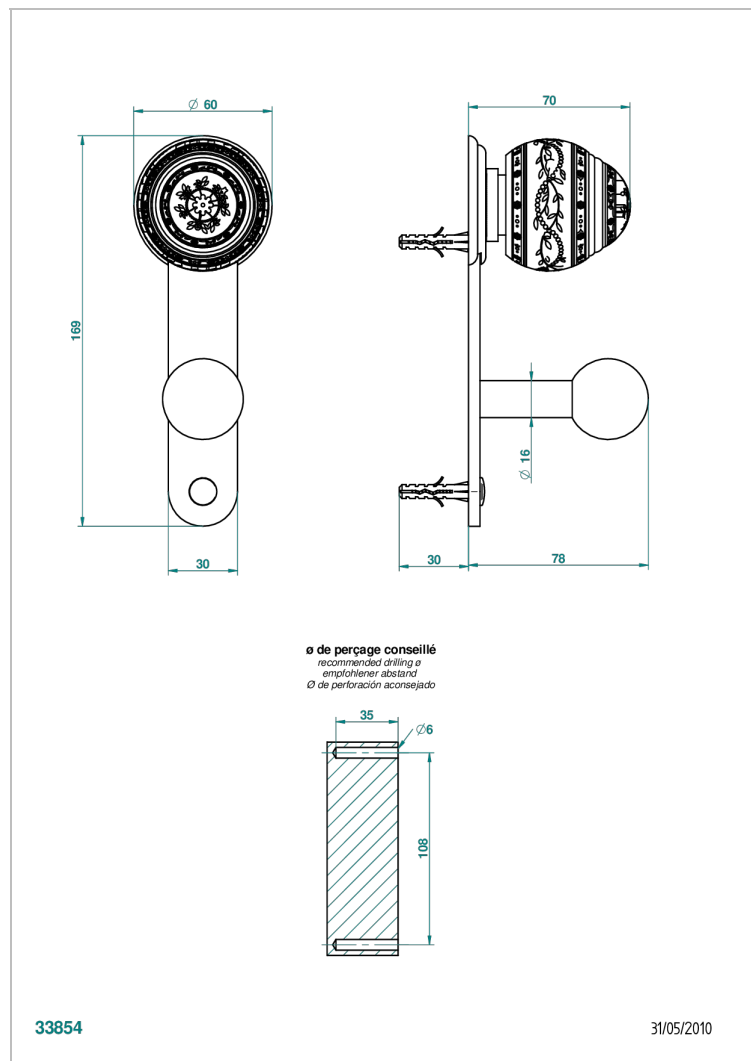

MARQUISE PLATINUM DECOR

A7G-517

Single robe hook

CHARACTERISTIC

- Marquise platinum decor
- Single robe hook

AVAILABLE FINITIONS

Antique nickel - H28
Black ceram - D30
Blush PVD - H62
Brass color PVD - H49
Brown bronze color PVD - F33
Gold color PVD - H52

Graphite PVD - H64
Lacquered light bronze - D01
Matt Umber PVD - H67
Matt blush PVD - H60
Matt brass color PVD - H50
Matt brown bronze color PVD - F34

Matt chrome - C02
Matt gold - F07
Matt gold color PVD - H53
Matt graphite PVD - H65
Matt nickel (color finish) - C01
Matt nickel color PVD - H56

Nickel color PVD - H55
Polished chrome (color finish) - A02
Polished chrome / Polished gold (color finish) - G02
Polished gold (color finish) - F01
Polished nickel - B01
Soft gold - F30

Soft matt gold - F31
Umber PVD - H66
Varnished matt antique red copper (color finish) - H07