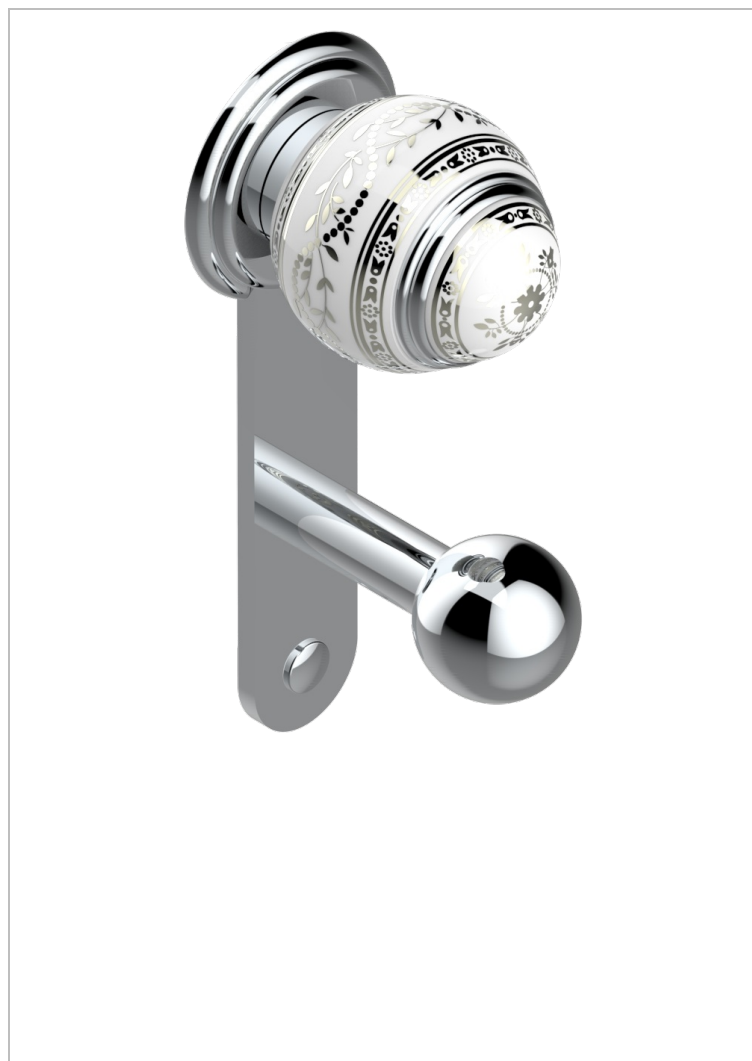

MARQUISE PLATINUM DECOR

A7G-517

Single robe hook

CHARACTERISTIC

- Marquise platinum decor
- Single robe hook

AVAILABLE FINITIONS

Antique nickel - H28
Black ceram - D30
Blush PVD - H62
Brass color PVD - H49
Brown bronze color PVD - F33
Gold color PVD - H52

Graphite PVD - H64
Lacquered light bronze - D01
Matt Umber PVD - H67
Matt blush PVD - H60
Matt brass color PVD - H50
Matt brown bronze color PVD - F34

Matt chrome - C02
Matt gold - F07
Matt gold color PVD - H53
Matt graphite PVD - H65
Matt nickel (color finish) - C01
Matt nickel color PVD - H56

Nickel color PVD - H55
Polished chrome (color finish) - A02
Polished chrome / Polished gold (color finish) - G02
Polished gold (color finish) - F01
Polished nickel - B01
Soft gold - F30

Soft matt gold - F31
Umber PVD - H66
Varnished matt antique red copper (color finish) - H07