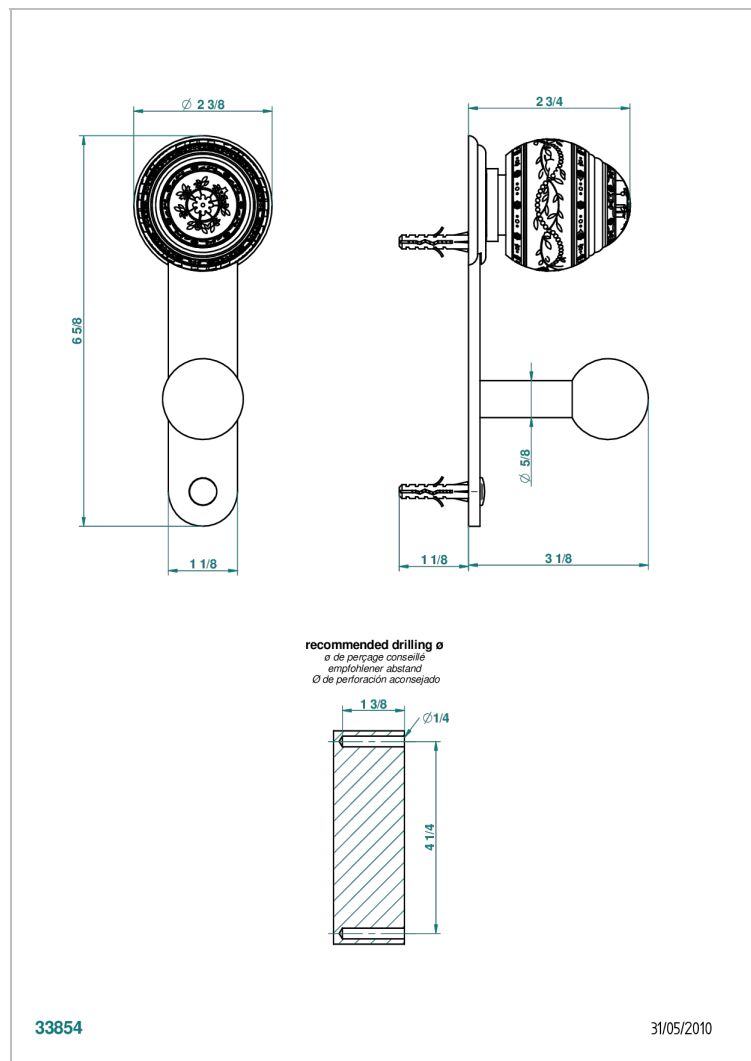

MARQUISE PLATINUM DECOR

A7G-517

Single robe hook

33854

31/05/2010

CHARACTERISTIC

- Marquise platinum decor
- Single robe hook

AVAILABLE FINITIONS