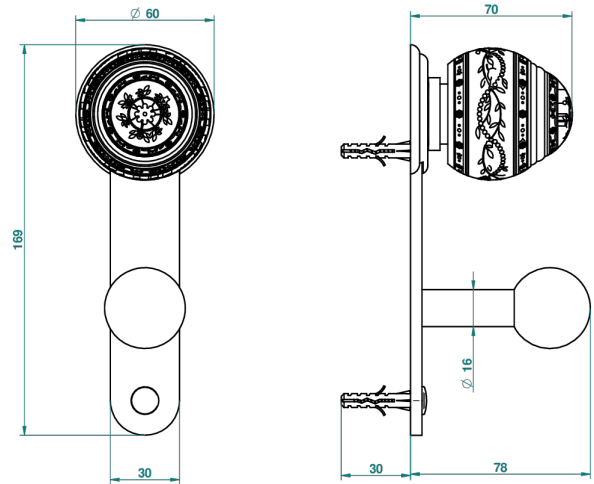

MARQUISE PLATINUM DECOR

A7G-517

Single robe hook

THG®
PARIS

33854

31/05/2010

CHARACTERISTIC

- Marquise platinum decor
- Single robe hook

AVAILABLE FINITIONS

Antique nickel - H28
Black ceram - D30
Blush PVD - H62
Brass color PVD - H49
Brown bronze color PVD - F33
Gold color PVD - H52

Graphite PVD - H64
Lacquered light bronze - D01
Matt Umber PVD - H67
Matt blush PVD - H60
Matt brass color PVD - H50
Matt brown bronze color PVD - F34

Matt chrome - C02
Matt gold - F07
Matt gold color PVD - H53
Matt graphite PVD - H65
Matt nickel (color finish) - C01
Matt nickel color PVD - H56

Nickel color PVD - H55
Polished chrome (color finish) - A02
Polished chrome / Polished gold
(color finish) - G02
Polished gold (color finish) - F01
Polished nickel - B01
Soft gold - F30

Soft matt gold - F31
Umber PVD - H66
Varnished matt antique red copper
(color finish) - H07