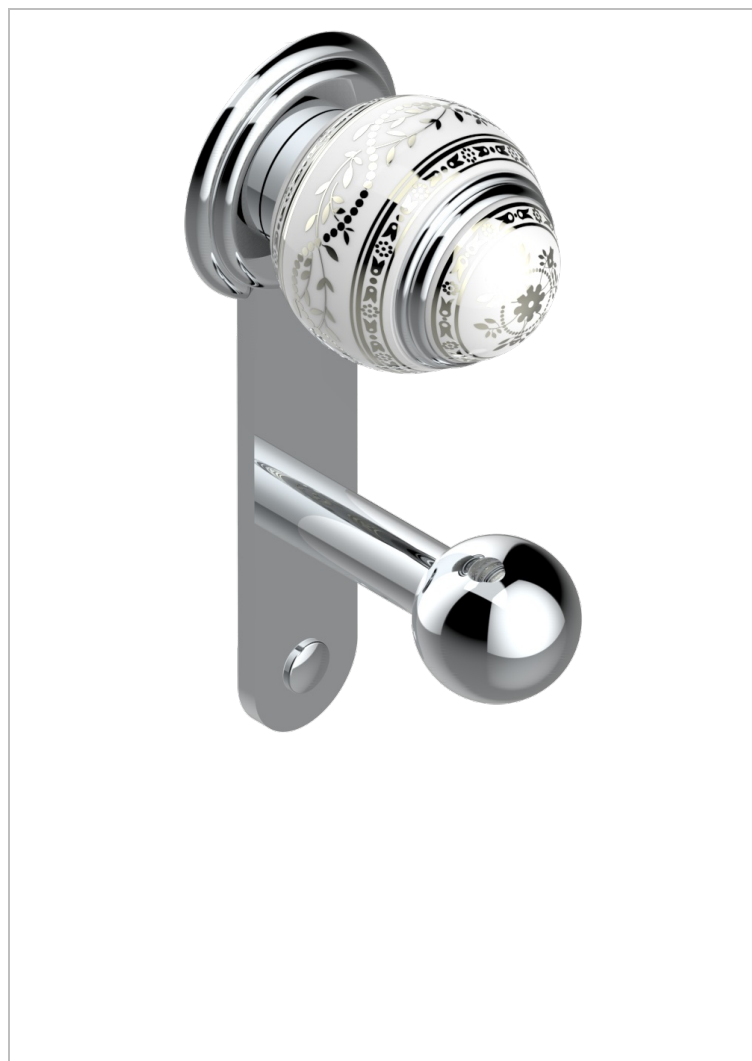

MARQUISE PLATINUM DECOR

A7G-517

Single robe hook

33854

31/05/2010

CHARACTERISTIC

- Marquise platinum decor
- Single robe hook

AVAILABLE FINITIONS

Antique nickel - H28
 Black ceram - D30
 Blush PVD - H62
 Brass color PVD - H49
 Brown bronze color PVD - F33
 Gold color PVD - H52

Graphite PVD - H64
 Lacquered light bronze - D01
 Matt Umber PVD - H67
 Matt blush PVD - H60
 Matt brass color PVD - H50
 Matt brown bronze color PVD - F34

Matt chrome - C02
 Matt gold - F07
 Matt gold color PVD - H53
 Matt graphite PVD - H65
 Matt nickel (color finish) - C01
 Matt nickel color PVD - H56

Nickel color PVD - H55
 Polished chrome (color finish) - A02
 Polished chrome / Polished gold (color finish) - G02
 Polished gold (color finish) - F01
 Polished nickel - B01
 Soft gold - F30

Soft matt gold - F31
 Umber PVD - H66
 Varnished matt antique red copper (color finish) - H07