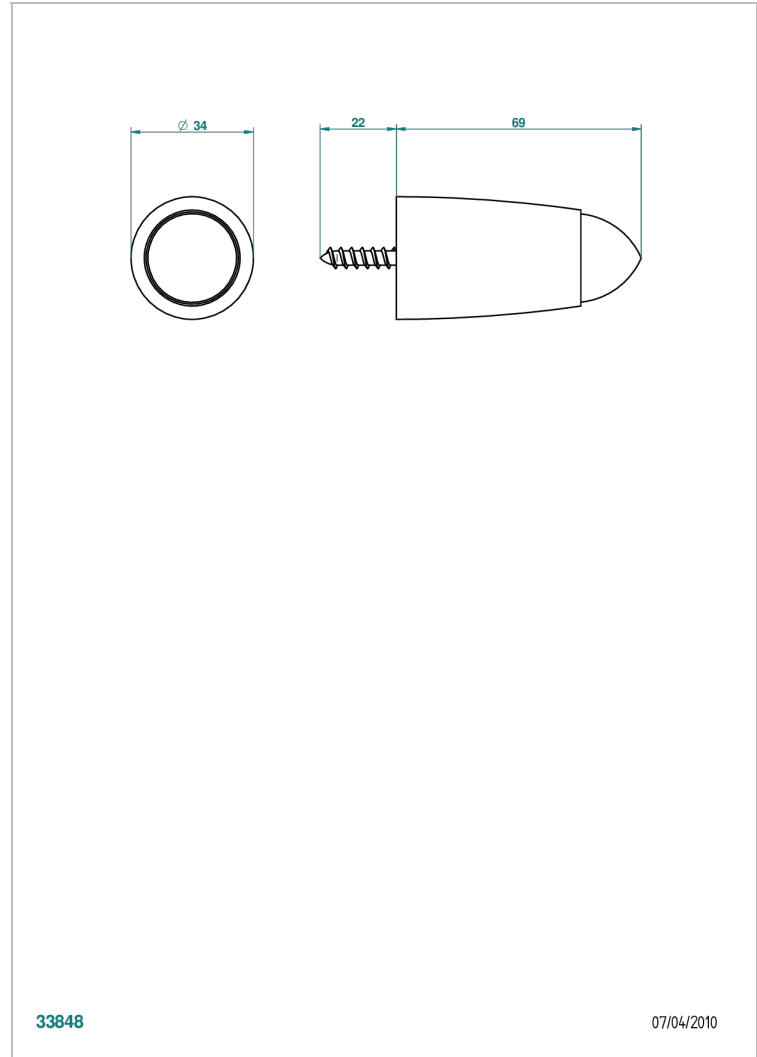

COLLECTION BERLIN

B8E-DWZ1

Wall mounted door stop

THG[®]
PARIS

33848

07/04/2010

ХАРАКТЕРИСТИКИ

- Collection Berlin
- Wall mounted door stop