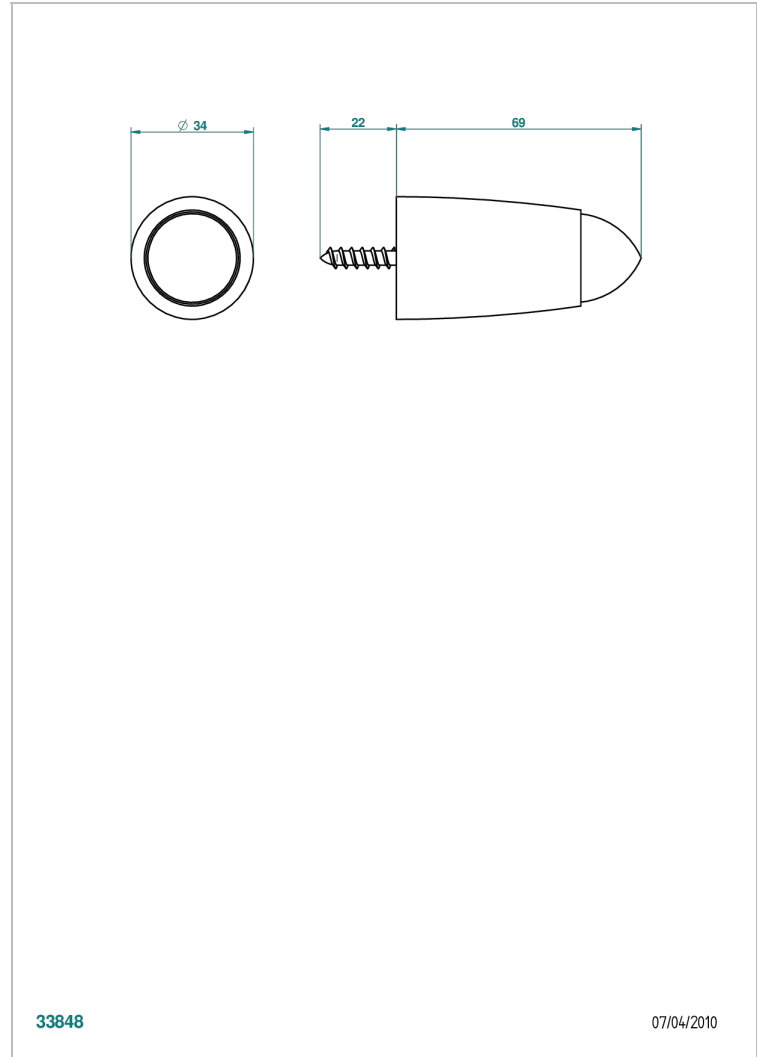

COLLECTION BERLIN

B8E-DWZ1

Wall mounted door stop

THG[®]
PARIS

33848

07/04/2010

CHARACTERISTIC

- Collection Berlin
- Wall mounted door stop