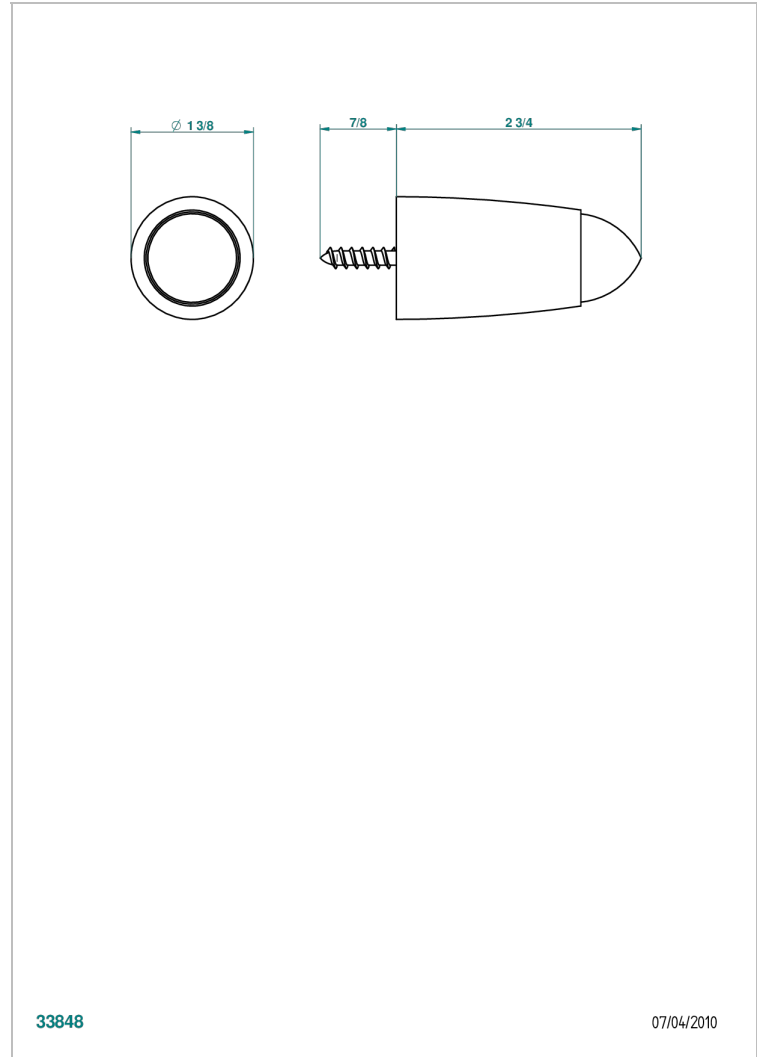

COLLECTION BERLIN

B8E-DWZ1

Wall mounted door stop

THG[®]
PARIS

33848

07/04/2010

ХАРАКТЕРИСТИКИ

- Collection Berlin
- Wall mounted door stop