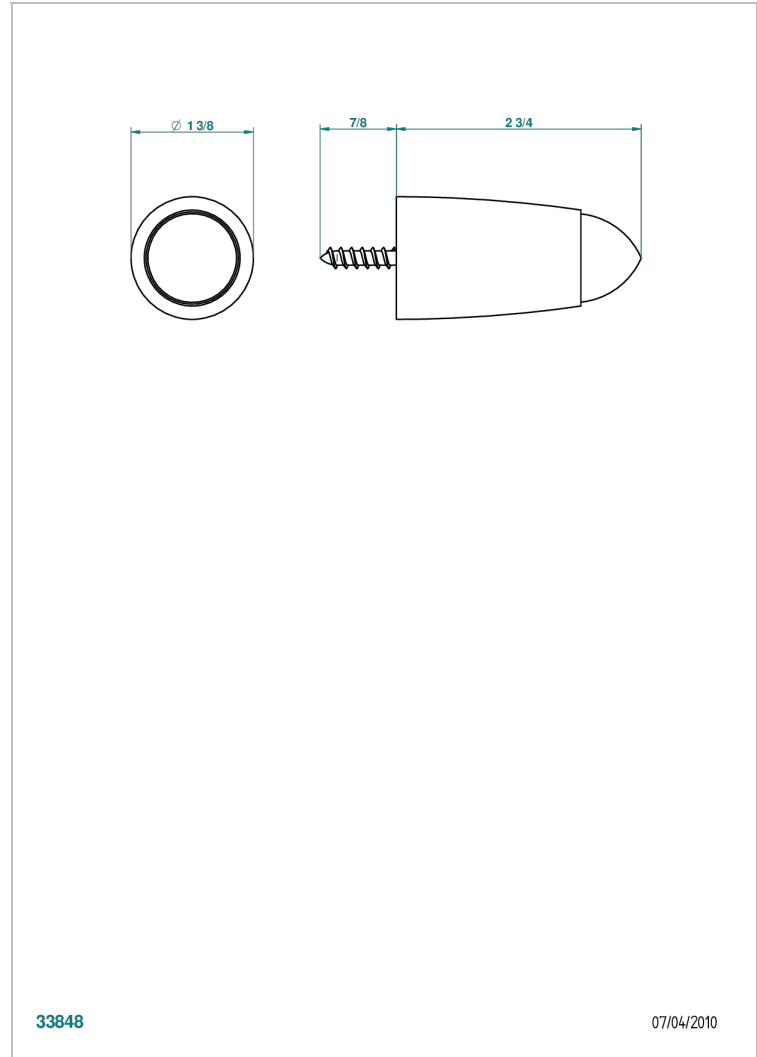

# COLLECTION BERLIN

B8E-DWZ1

Wall mounted door stop

THG<sup>®</sup>  
PARIS

33848

07/04/2010

## CHARACTERISTIC

- Collection Berlin
- Wall mounted door stop