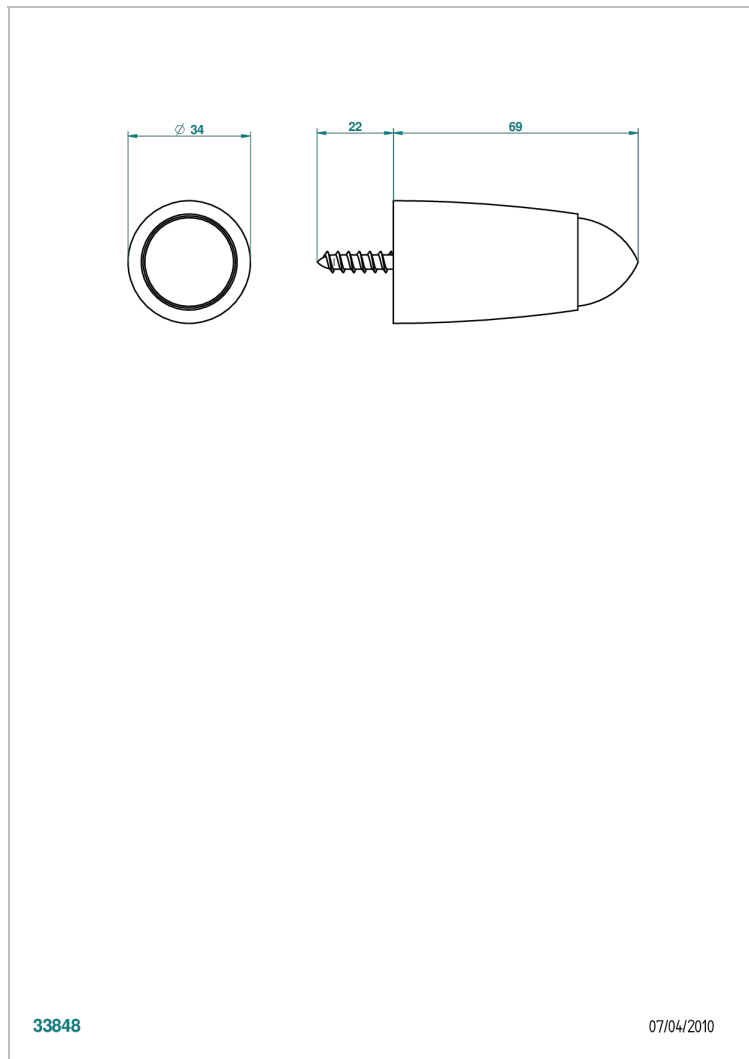

COLLECTION GENEVE

B8C-DWZ1

Wall mounted door stop

THG[®]
PARIS

33848

07/04/2010

CHARACTERISTIC

- Collection Genève
- Wall mounted door stop