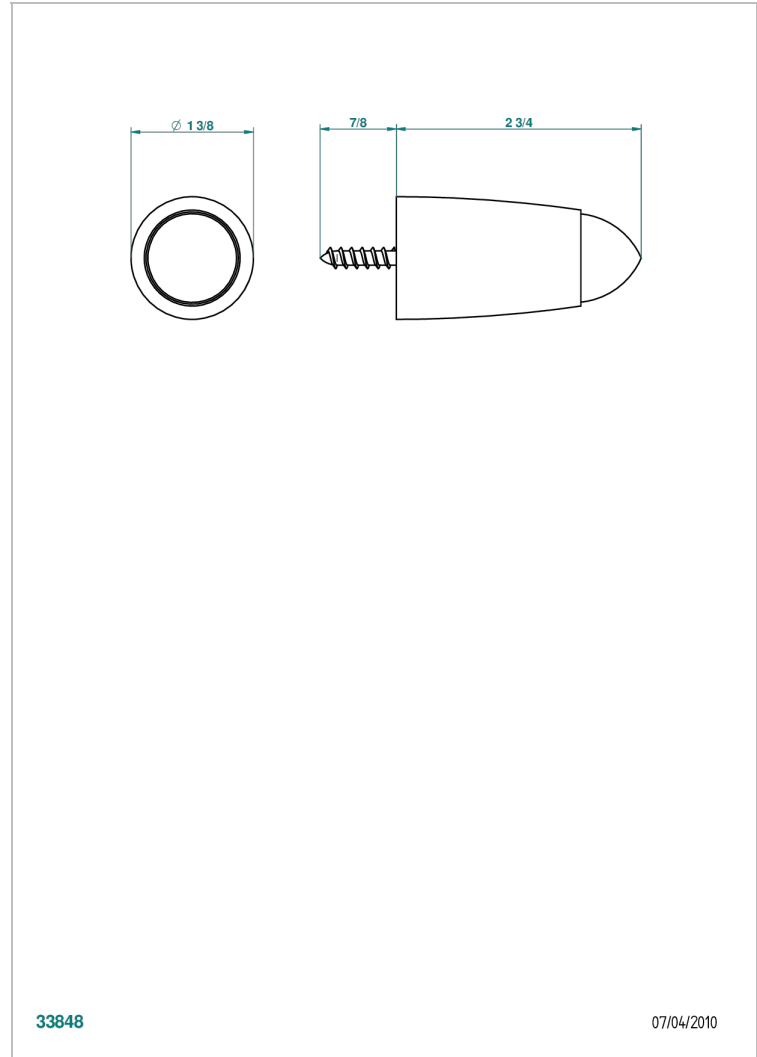

COLLECTION GENEVE

B8C-DWZ1

Wall mounted door stop

THG[®]
PARIS

33848

07/04/2010

CHARACTERISTIC

- Collection Genève
- Wall mounted door stop