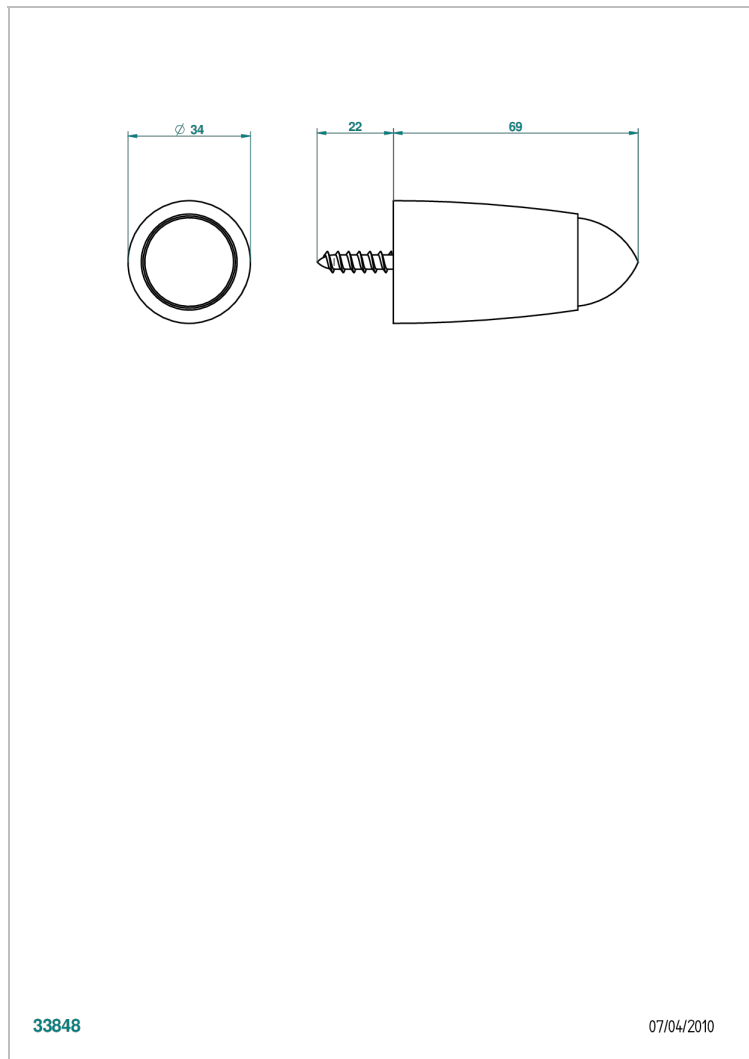

COLLECTION GENEVE

B8C-DWZ1

Wall mounted door stop

THG[®]
PARIS

33848

07/04/2010

ХАРАКТЕРИСТИКИ

- Collection Genève
- Wall mounted door stop