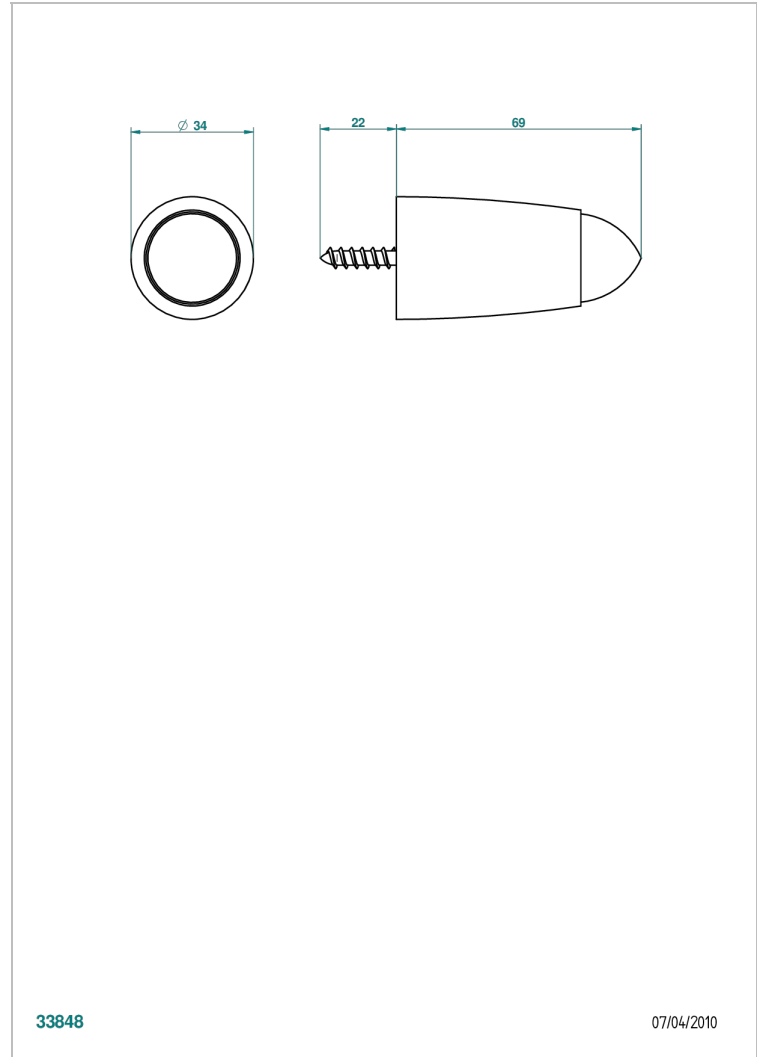

COLLECTION GENEVE

B8C-DWZ1

Wall mounted door stop

THG[®]
PARIS

33848

07/04/2010

CHARACTERISTIC

- Collection Genève
- Wall mounted door stop