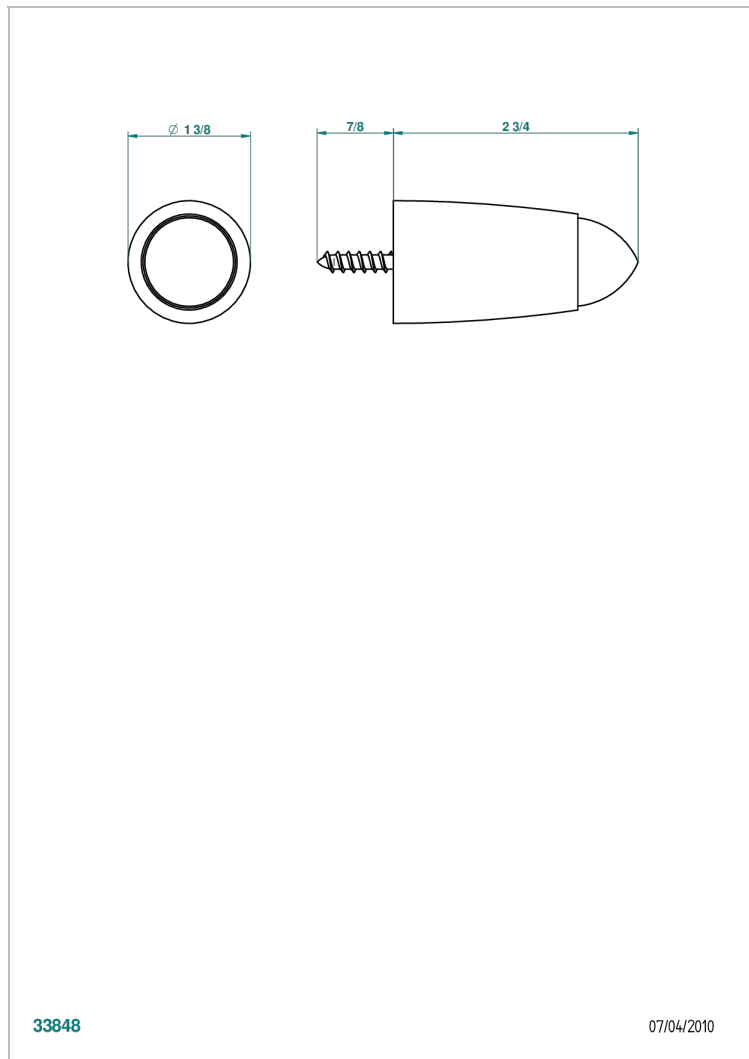

COLLECTION GENEVE

B8C-DWZ1

Wall mounted door stop

THG[®]
PARIS

33848

07/04/2010

ХАРАКТЕРИСТИКИ

- Collection Genève
- Wall mounted door stop