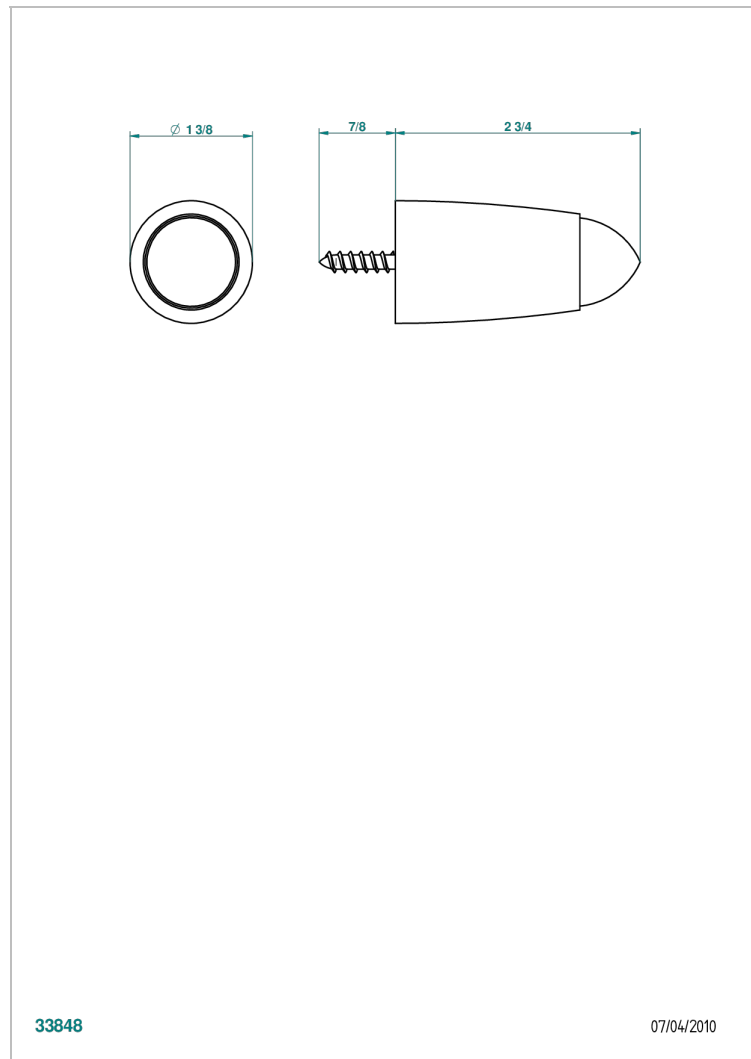

# COLLECTION GENEVE

B8C-DWZ1

Wall mounted door stop

THG<sup>®</sup>  
PARIS

33848

07/04/2010

## CHARACTERISTIC

- Collection Genève
- Wall mounted door stop