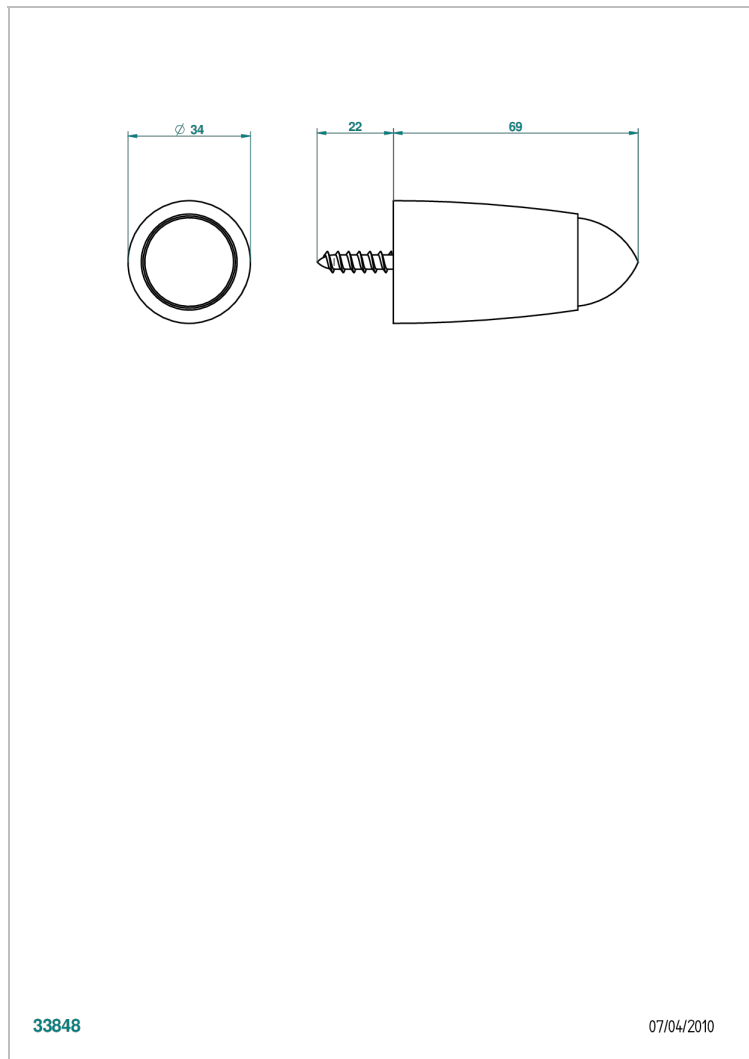

# COLLECTION PARIS

B8A-DWZ1

Wall mounted door stop

THG<sup>®</sup>  
PARIS

33848

07/04/2010